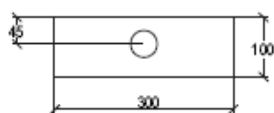

GLASS

Supporto in ceramica GLASS per rubinetteria monoforo (tre fori su richiesta)

Ceramic support GLASS for tap fittings one hole (three holes on request)

code: GLSURU