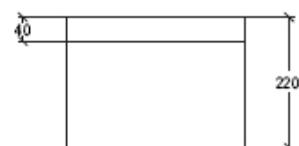

GLASS

Supporto in ceramica GLASS per rubinetteria monoforo (tre fori su richiesta)

Ceramic support GLASS for tap fittings one hole (three holes on request)

code: GLSURU