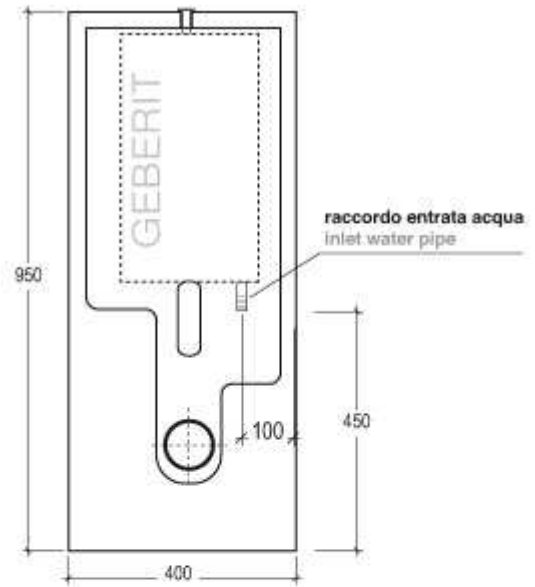

Oz

Vaso Oz con cassetta a colonna

Wc Oz with column cistern

code:OZWC01 / OZCIMBL