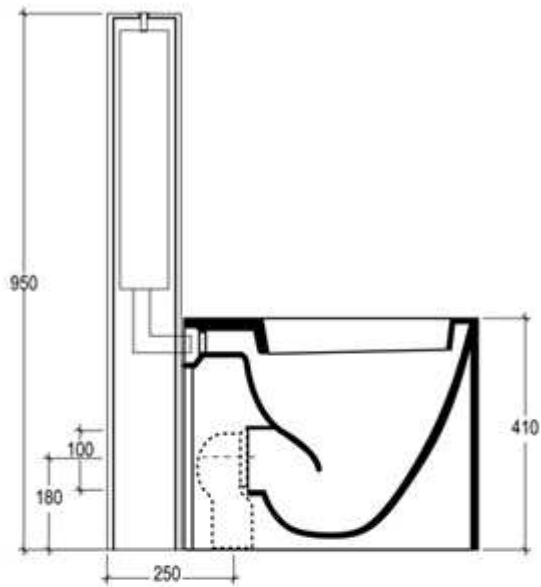

Oz

Vaso Oz con cassetta a colonna

Wc Oz with column cistern

code:OZWC01 / OZCIMBL