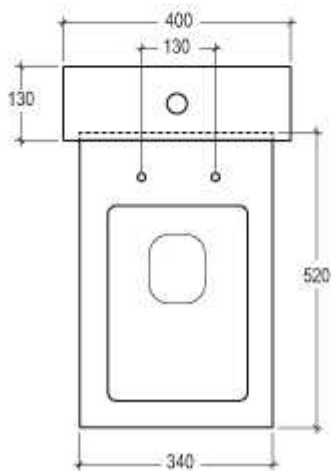

Oz

Vaso Oz con cassetta a colonna

Wc Oz with column cistern

code:OZWC01 / OZCIMBL