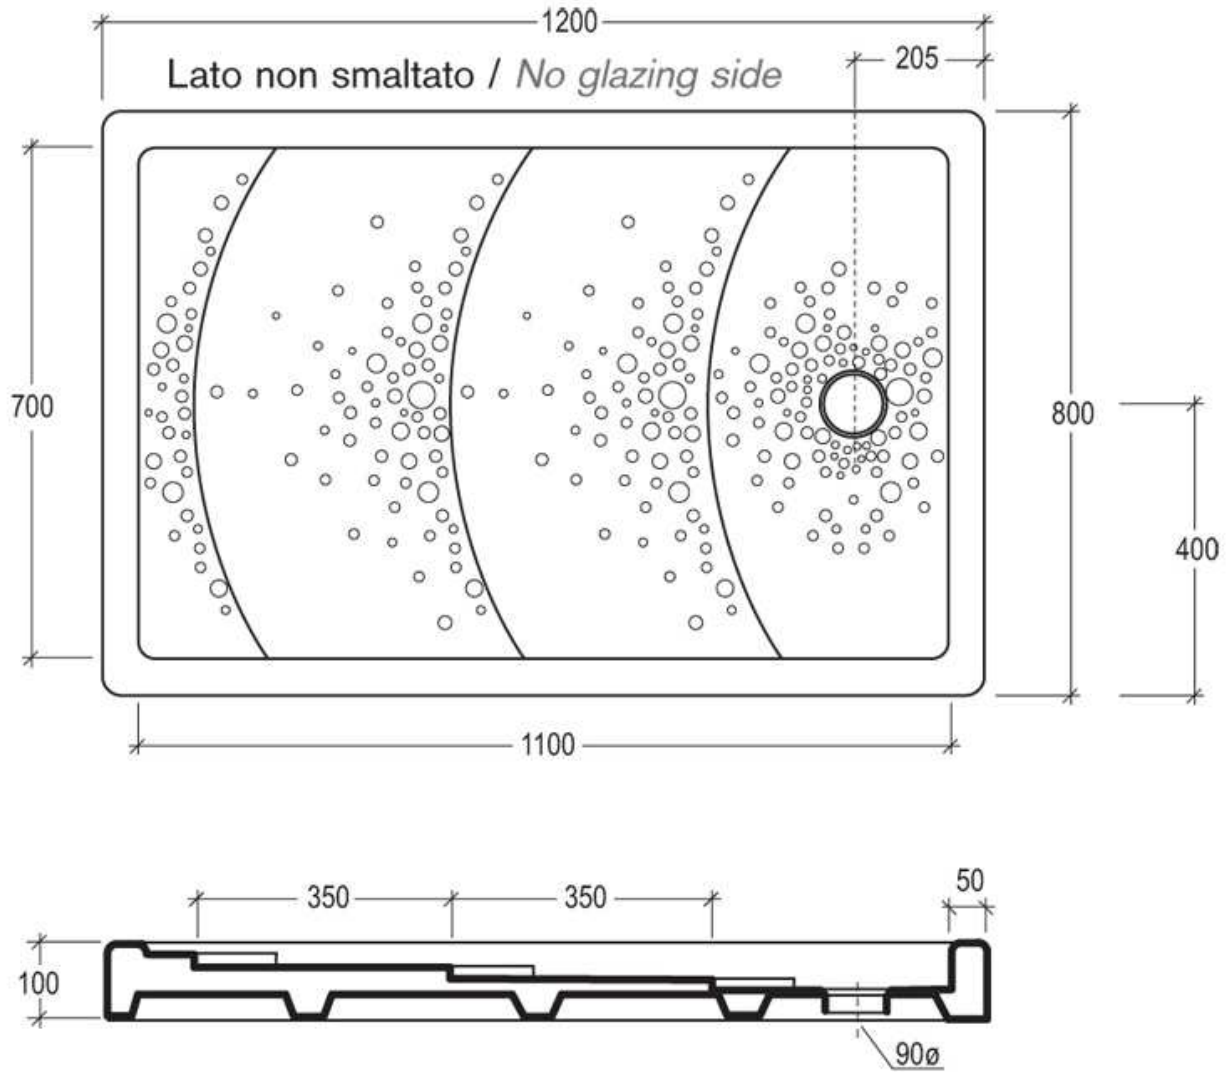

**Ecoscape**

**Piatto doccia Ecoscape cm 120x80xh10**

*Shower tray Ecoscape cm 120x80xh10*

**code:PDECO120**

### Piatto doccia Ecoscape cm 140x80xh10

Shower tray Ecoscape cm 140x80xh10

**code:**PDECO140