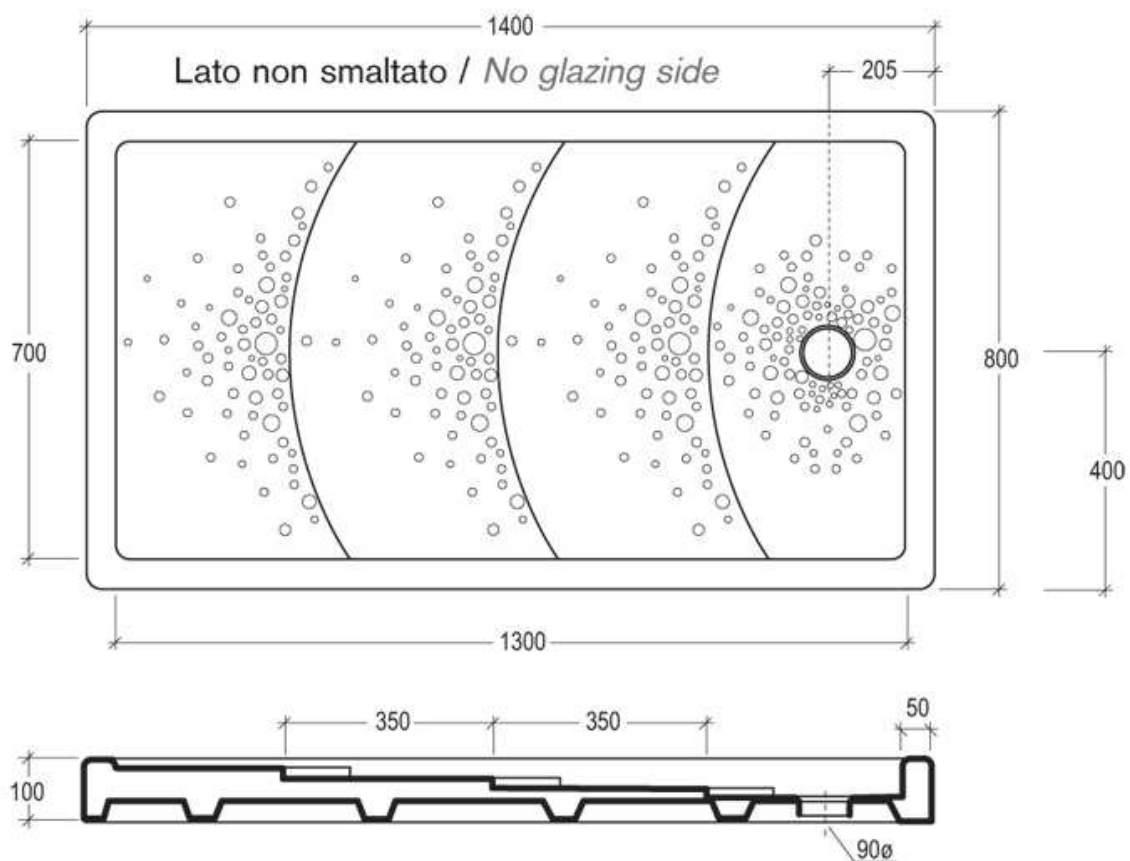

**Ecoscape**

**Piatto doccia Ecoscape cm 120x80xh10**

*Shower tray Ecoscape cm 120x80xh10*

**code:PDECO120**

### Piatto doccia Ecoscape cm 140x80xh10

Shower tray Ecoscape cm 140x80xh10

**code:**PDECO140