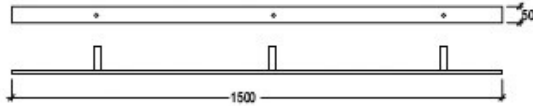

Portasciugamani
Towel rack

cod. STF150
portasciugamano in alluminio satinato cm. 150
satin aluminium towel-rack cm. 150

cod. STF75
portasciugamano in alluminio satinato cm. 75
satin aluminium towel-rack cm. 75

cod. STF50
portasciugamano in alluminio satinato cm. 50
satin aluminium towel-rack cm. 50

cod. STF35
portasciugamano in alluminio satinato cm. 35
satin aluminium towel-rack cm. 35