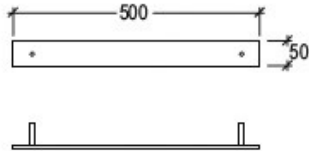

cod. STF50
portasciugamano in alluminio satinato cm. 50
satin aluminium towel-rack cm. 50