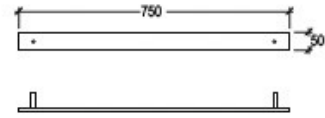

Portasciugamani
Towel rack

cod. STF150
portasciugamano in alluminio satinato cm. 150
satin aluminium towel-rack cm. 150

cod. STF75
portasciugamano in alluminio satinato cm. 75
satin aluminium towel-rack cm. 75

cod. STF50
portasciugamano in alluminio satinato cm. 50
satin aluminium towel-rack cm. 50

cod. STF35
portasciugamano in alluminio satinato cm. 35
satin aluminium towel-rack cm. 35