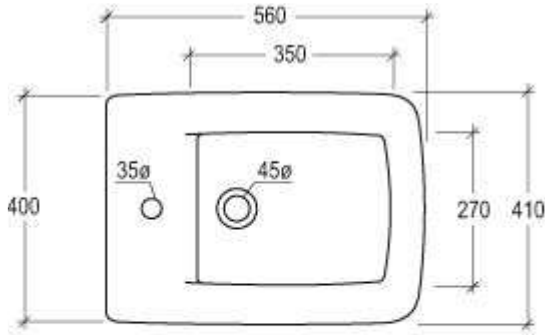

Lilac

Vaso Lilac sospeso

Wc Lilac wall-hung

code:LIWCSO

Lilac

Bidet Lilac sospeso monoforo

Bidet Lilac wall-hung one-hole

code:LIBISO