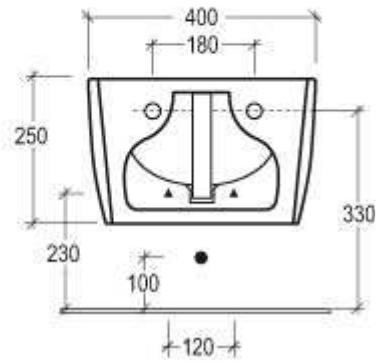

Lilac

Vaso Lilac sospeso

Wc Lilac wall-hung

code:LIWCSO

Lilac

Bidet Lilac sospeso monoforo

Bidet Lilac wall-hung one-hole

code:LIBISO