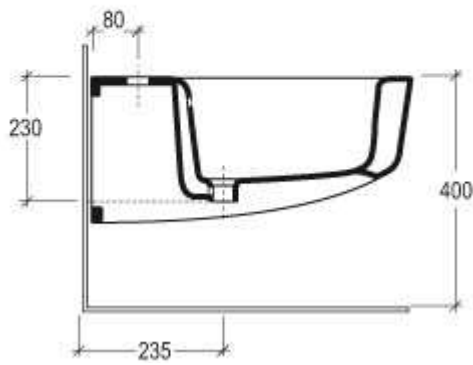

Lilac

Vaso Lilac sospeso

Wc Lilac wall-hung

code:LIWCSO

Lilac

Bidet Lilac sospeso monoforo

Bidet Lilac wall-hung one-hole

code:LIBISO