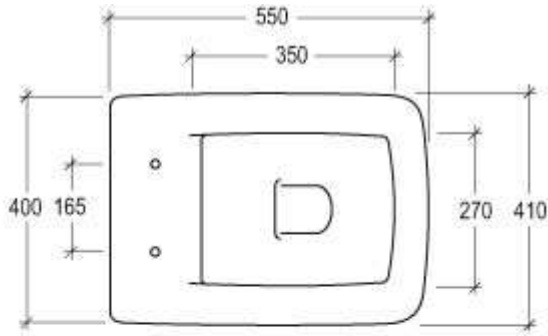

Lilac

Vaso Lilac sospeso

Wc Lilac wall-hung

code:LIWCSO

Lilac

Bidet Lilac sospeso monoforo

Bidet Lilac wall-hung one-hole

code:LIBISO