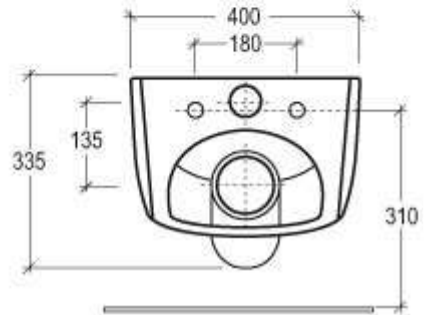

Lilac

Vaso Lilac sospeso

Wc Lilac wall-hung

code:LIWCSO

Lilac

Bidet Lilac sospeso monoforo

Bidet Lilac wall-hung one-hole

code:LIBISO