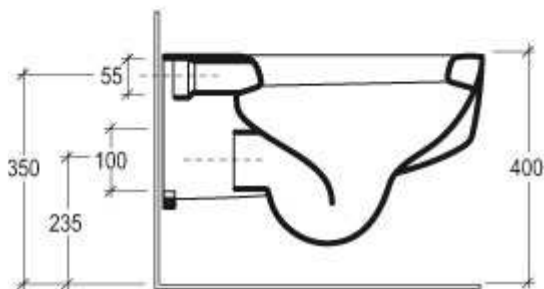

Lilac

Vaso Lilac sospeso

Wc Lilac wall-hung

code:LIWCSO

Lilac

Bidet Lilac sospeso monoforo

Bidet Lilac wall-hung one-hole

code:LIBISO