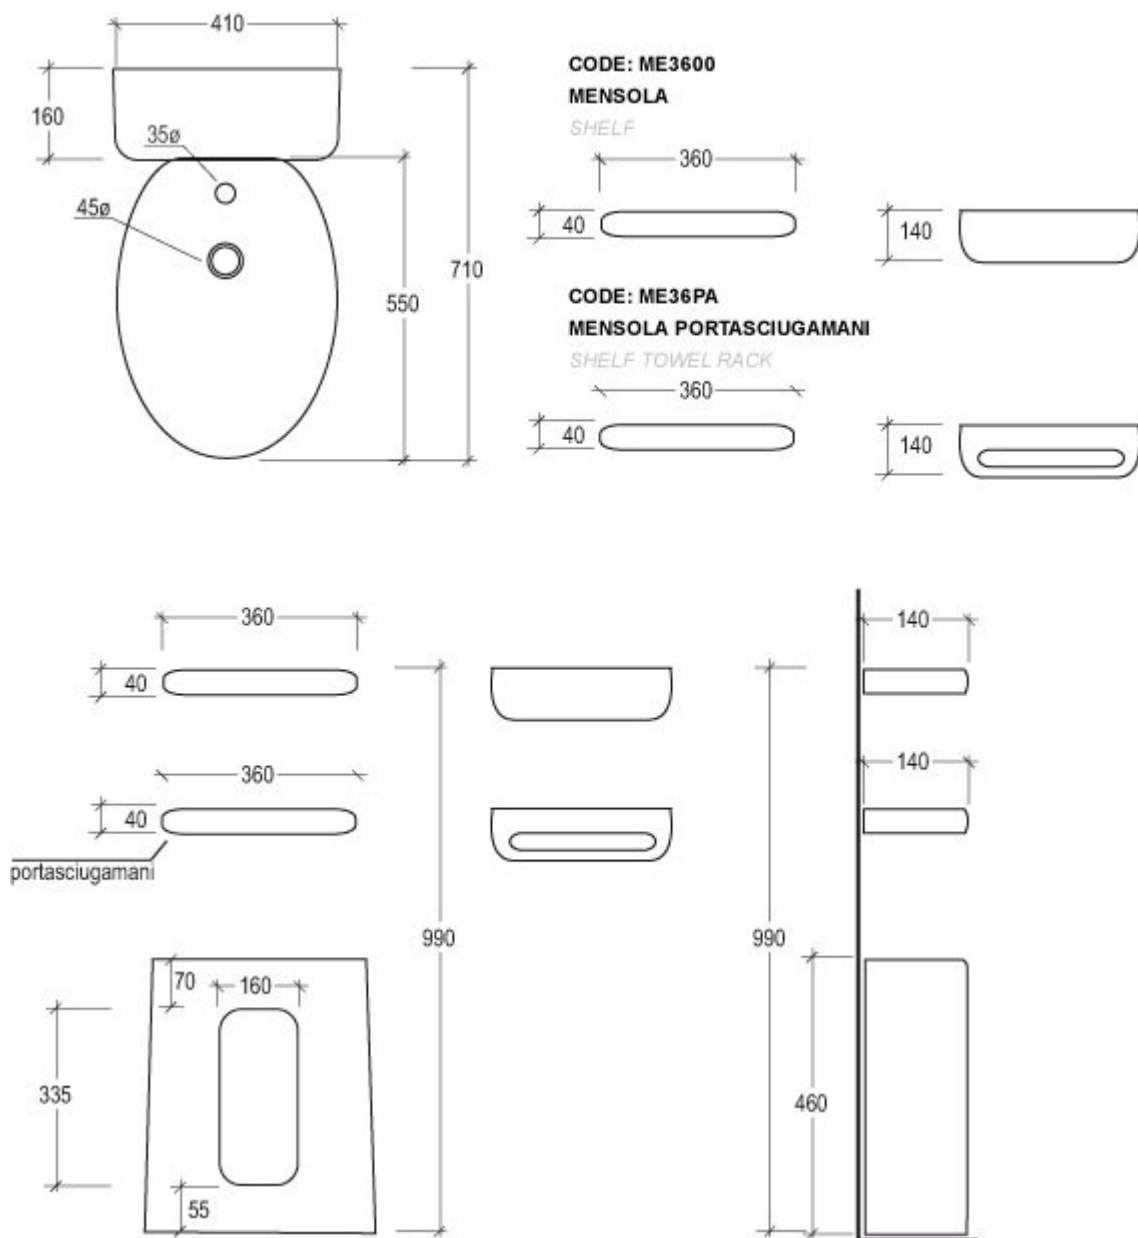

Touch

Bidet Touch con complemento

Bidet Touch with panel

code:TOBI01 – TOCOBI

Touch

Vaso Touch con cassetta a colonna

Wc Touch with column cistern

code: TOWC01 - TOCIMBL