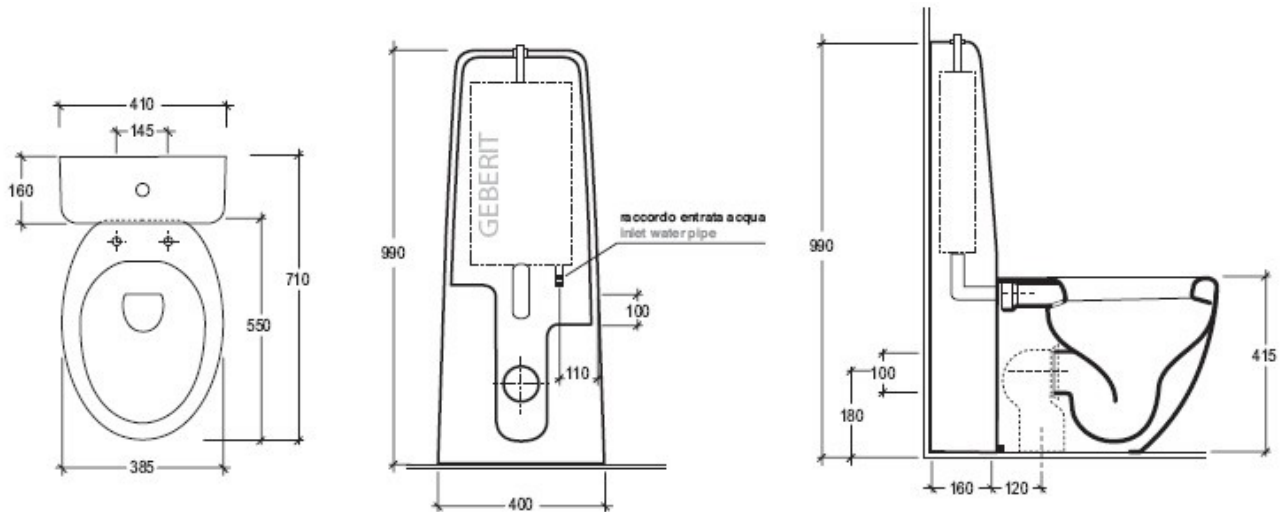

Touch

Bidet Touch con complemento

Bidet Touch with panel

code:TOBI01 – TOCOBI

Touch

Vaso Touch con cassetta a colonna

Wc Touch with column cistern

code: TOWC01 - TOCIMBL