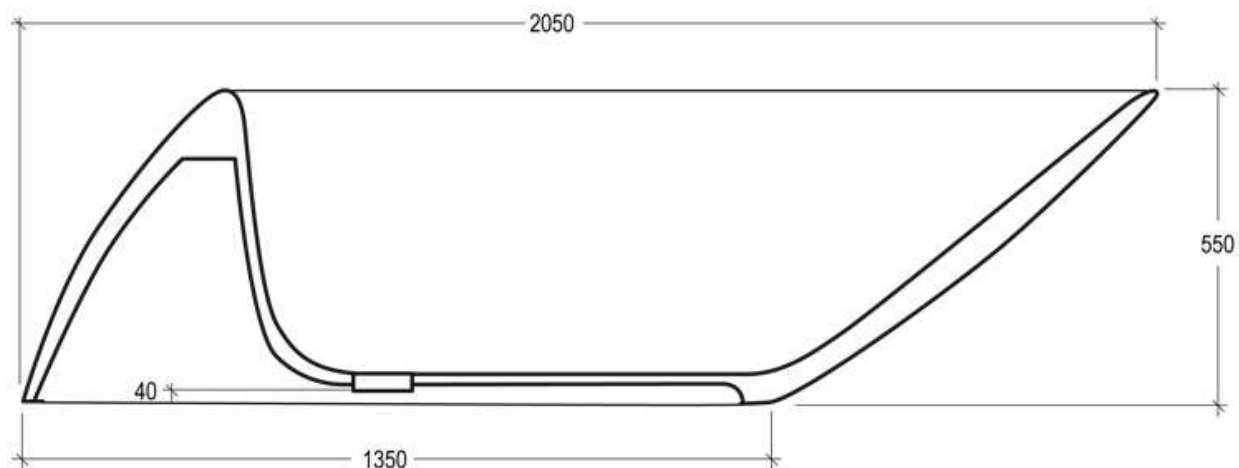

Touch

Vasca Touch free standing in pietra luce senza troppopieno

Bathtub free standing in pietraluce no overflow

code:TOVA205