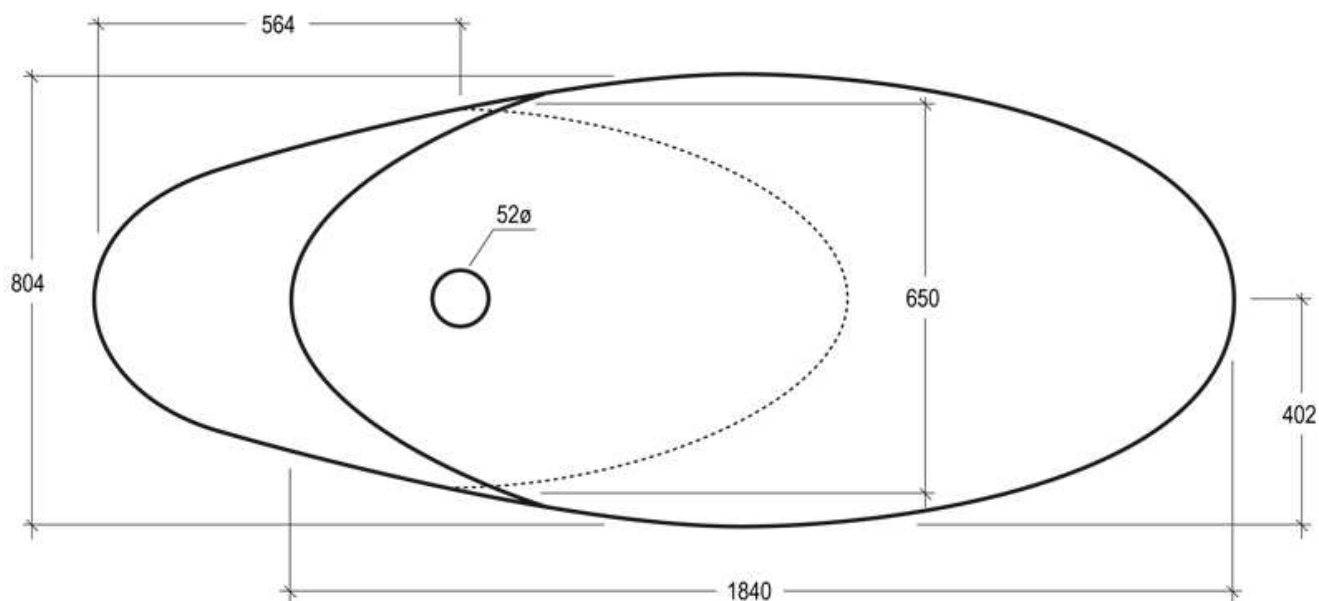

Touch

Vasca Touch free standing in pietra luce senza troppopieno

Bathtub free standing in pietraluce no overflow

code:TOVA205