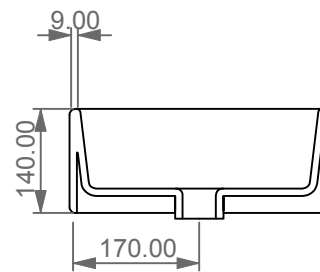

Lavabo Boing cm 80 bordo fino.  
Boing Washbasin cm 80 edge up.

FRONT

LEFT

TOP

SECTION

Designation	
Lavabo Boing cm 80 bordo fino. Boing Washbasin cm 80 edge up.	
Scale 1:10	
cod. BOLAVFSBF80	<p>This drawing including the respected data may neither be duplicated nor modified nor altered without the consent of GSG Ceramic Design. The use of the data/technical drawings take place at users own risk and under exclusion of any liability of GSG Ceramic Design. The dimensions are not binding; products are subject to changes. Measurement shown may be subjected to small variations or are indicative.</p>