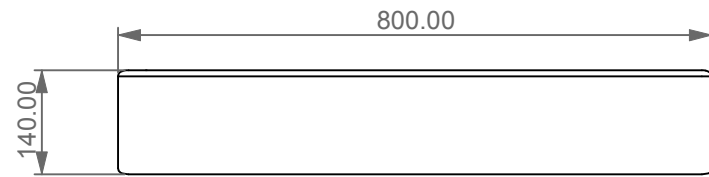

Lavabo Boing cm 80 bordo fino.  
Boing Washbasin cm 80 edge up.

FRONT

LEFT

TOP

SECTION

Designation	
Lavabo Boing cm 80 bordo fino. Boing Washbasin cm 80 edge up.	
Scale 1:10	
cod. BOLAVFSBF80	<p>This drawing including the respected data may neither be duplicated nor modified nor altered without the consent of GSG Ceramic Design. The use of the data/technical drawings take place at users own risk and under exclusion of any liability of GSG Ceramic Design. The dimensions are not binding; products are subject to changes. Measurement shown may be subjected to small variations or are indicative.</p>