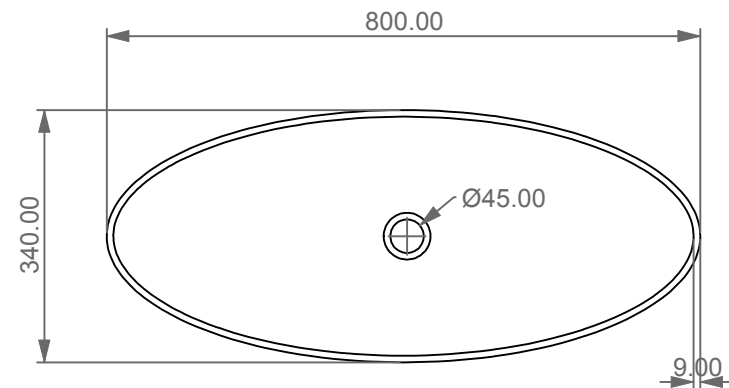

Lavabo Boing cm 80 bordo fino.  
Boing Washbasin cm 80 edge up.

FRONT

LEFT

TOP

SECTION

Designation	
Lavabo Boing cm 80 bordo fino. Boing Washbasin cm 80 edge up.	
Scale 1:10	
cod. BOLAVFSBF80	<p>This drawing including the respected data may neither be duplicated nor modified nor altered without the consent of GSG Ceramic Design. The use of the data/technical drawings take place at users own risk and under exclusion of any liability of GSG Ceramic Design. The dimensions are not binding; products are subject to changes. Measurement shown may be subjected to small variations or are indicative.</p>