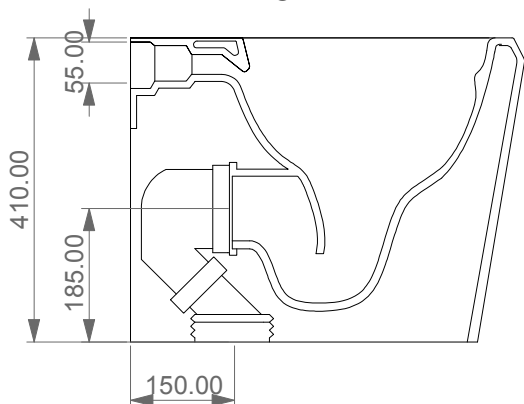

FRONT

LEFT

TOP

REAR

Con connessione eccentrica per scarico a suolo. ACS 102
With outlying drainage connector for floor trap. ACS 102

Con connessione per scarico a suolo. ACS 100
With drainage connector for floor trap. ACS 100

SECTION

GSG
CERAMIC DESIGN

Vaso a terra Cruise senza brida
con sistema di scarico Smart Clean
Cruise wc back to wall rimless
with Smart Clean flushing system

Designation
Vaso a terra Cruise senza brida
con sistema di scarico Smart Clean
Cruise wc back to wall rimless
with Smart Clean flushing system

Scale
1:10

cod. CRWC01

GSG
CERAMIC DESIGN

This drawing including the respected data may neither be duplicated nor modified nor altered without the consent of GSG Ceramic Design. The use of the data/technical drawings take place at users own risk and under exclusion of any liability of GSG Ceramic Design. The dimensions are not binding; products are subject to changes. Measurement shown may be subjected to small variations or are indicative.