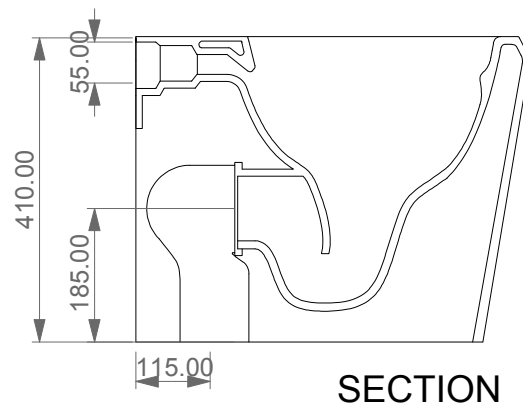

FRONT

LEFT

TOP

REAR

Con connessione eccentrica per scarico a suolo. ACS 102
With outlying drainage connector for floor trap. ACS 102

Con connessione per scarico a suolo. ACS 100
With drainage connector for floor trap. ACS 100

SECTION

GSG
CERAMIC DESIGN

Vaso a terra Cruise senza brida
con sistema di scarico Smart Clean
Cruise wc back to wall rimless
with Smart Clean flushing system

Designation
Vaso a terra Cruise senza brida
con sistema di scarico Smart Clean
Cruise wc back to wall rimless
with Smart Clean flushing system

Scale
1:10

cod. CRWC01

GSG
CERAMIC DESIGN

This drawing including the respected data may neither be duplicated nor modified nor altered without the consent of GSG Ceramic Design. The use of the data/technical drawings take place at users own risk and under exclusion of any liability of GSG Ceramic Design. The dimensions are not binding; products are subject to changes. Measurement shown may be subjected to small variations or are indicative.