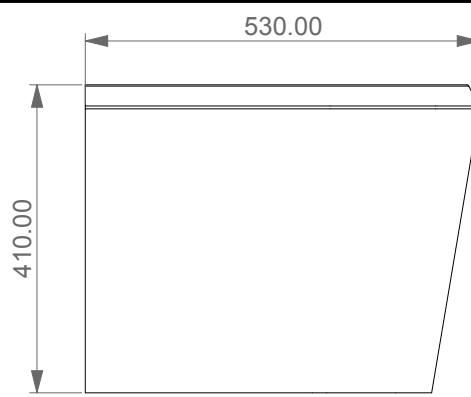

FRONT

LEFT

TOP

REAR

Con connessione eccentrica per scarico a suolo. ACS 102
With outlying drainage connector for floor trap. ACS 102

Con connessione per scarico a suolo. ACS 100
With drainage connector for floor trap. ACS 100

Scale
1:10

cod. CRWC01

GSG
CERAMIC DESIGN

This drawing including the respected data may neither be duplicated nor modified nor altered without the consent of GSG Ceramic Design. The use of the data/technical drawings take place at users own risk and under exclusion of any liability of GSG Ceramic Design. The dimensions are not binding; products are subject to changes. Measurement shown may be subjected to small variations or are indicative.