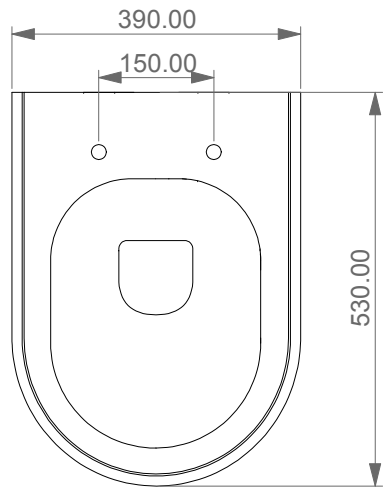

FRONT

LEFT

TOP

REAR

Con connessione eccentrica per scarico a suolo. ACS 102
With outlying drainage connector for floor trap. ACS 102

Con connessione per scarico a suolo. ACS 100
With drainage connector for floor trap. ACS 100

SECTION

GSG
CERAMIC DESIGN

Vaso a terra Cruise senza brida
con sistema di scarico Smart Clean
Cruise wc back to wall rimless
with Smart Clean flushing system

Designation
Vaso a terra Cruise senza brida
con sistema di scarico Smart Clean
Cruise wc back to wall rimless
with Smart Clean flushing system

Scale
1:10

cod. CRWC01

GSG
CERAMIC DESIGN

This drawing including the respected data may neither be duplicated nor modified nor altered without the consent of GSG Ceramic Design. The use of the data/technical drawings take place at users own risk and under exclusion of any liability of GSG Ceramic Design. The dimensions are not binding; products are subject to changes. Measurement shown may be subjected to small variations or are indicative.