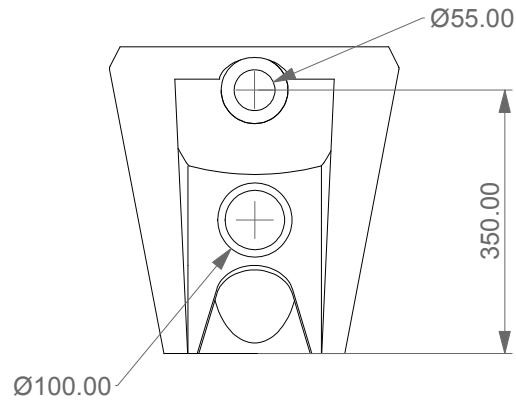

FRONT

LEFT

TOP

REAR

Con connessione eccentrica per scarico a suolo. ACS 102
With outlying drainage connector for floor trap. ACS 102

Con connessione per scarico a suolo. ACS 100
With drainage connector for floor trap. ACS 100

SECTION

GSG
CERAMIC DESIGN

Vaso a terra Cruise senza brida
con sistema di scarico Smart Clean
Cruise wc back to wall rimless
with Smart Clean flushing system

Designation
Vaso a terra Cruise senza brida
con sistema di scarico Smart Clean
Cruise wc back to wall rimless
with Smart Clean flushing system

Scale
1:10

cod. CRWC01

GSG
CERAMIC DESIGN

This drawing including the respected data may neither be duplicated nor modified nor altered without the consent of GSG Ceramic Design. The use of the data/technical drawings take place at users own risk and under exclusion of any liability of GSG Ceramic Design. The dimensions are not binding; products are subject to changes. Measurement shown may be subjected to small variations or are indicative.