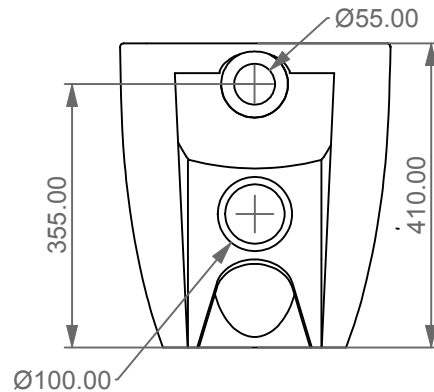

FRONT

LEFT

TOP

REAR

Con connessione eccentrica per scarico a suolo.
With outlying drainage connector for floor trap.

SECTION

GSG
CERAMIC DESIGN

Vaso a terra Like senza brida
con sistema di scarico Smart Clean
Like wc back to wall rimless
with Smart Clean flushing system

Designation
Vaso a terra Like senza brida
con sistema di scarico Smart Clean
Like wc back to wall rimless
with Smart Clean flushing system

Scale
1:10

cod. LKWC01

GSG
CERAMIC DESIGN

This drawing including the respected data may neither be duplicated nor modified nor altered without the consent of GSG Ceramic Design. The use of the data/technical drawings take place at users own risk and under exclusion of any liability of GSG Ceramic Design. The dimensions are not binding; products are subject to changes. Measurement shown may be subjected to small variations or are indicative.