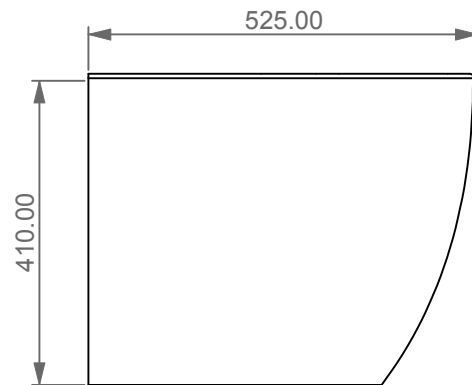

FRONT

LEFT

TOP

REAR

Con connessione eccentrica per scarico a suolo.
With outlying drainage connector for floor trap.

SECTION

GSG
CERAMIC DESIGN

Vaso a terra Like senza brida
con sistema di scarico Smart Clean
Like wc back to wall rimless
with Smart Clean flushing system

Designation
Vaso a terra Like senza brida
con sistema di scarico Smart Clean
Like wc back to wall rimless
with Smart Clean flushing system

Scale
1:10

cod. LKWC01

GSG
CERAMIC DESIGN

This drawing including the respected data may neither be duplicated nor modified nor altered without the consent of GSG Ceramic Design. The use of the data/technical drawings take place at users own risk and under exclusion of any liability of GSG Ceramic Design. The dimensions are not binding; products are subject to changes. Measurement shown may be subjected to small variations or are indicative.