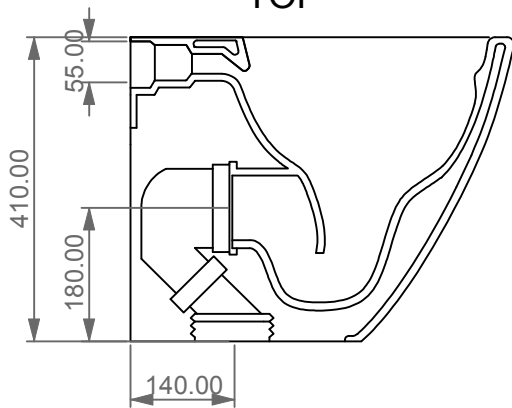

FRONT

LEFT

TOP

REAR

Con connessione eccentrica per scarico a suolo.
With outlying drainage connector for floor trap.

SECTION

GSG
CERAMIC DESIGN

Vaso a terra Like senza brida
con sistema di scarico Smart Clean
Like wc back to wall rimless
with Smart Clean flushing system

Designation
Vaso a terra Like senza brida
con sistema di scarico Smart Clean
Like wc back to wall rimless
with Smart Clean flushing system

Scale
1:10

cod. LKWC01

GSG
CERAMIC DESIGN

This drawing including the respected data may neither be duplicated nor modified nor altered without the consent of GSG Ceramic Design. The use of the data/technical drawings take place at users own risk and under exclusion of any liability of GSG Ceramic Design. The dimensions are not binding; products are subject to changes. Measurement shown may be subjected to small variations or are indicative.

Guida all'installazione dei vasi a pavimento con kit di fissaggio a parete nascosto (cod. ACS51)

Serie: LIKE - BRIO - TOUCH - FLUT - SPEED

Installation guide for floor standing wc's with wall hidden fixing kit (cod. ACS51)