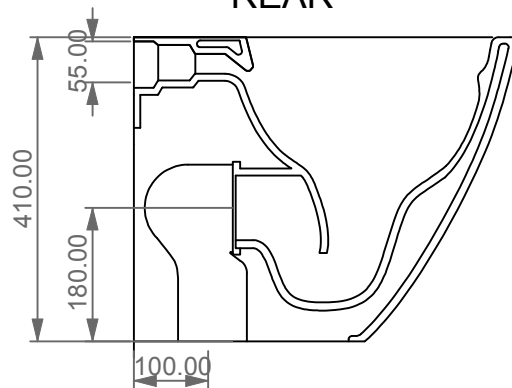

FRONT

LEFT

TOP

REAR

Con connessione eccentrica per scarico a suolo.
With outlying drainage connector for floor trap.

SECTION

GSG
CERAMIC DESIGN

Vaso a terra Like senza brida
con sistema di scarico Smart Clean
Like wc back to wall rimless
with Smart Clean flushing system

Designation
Vaso a terra Like senza brida
con sistema di scarico Smart Clean
Like wc back to wall rimless
with Smart Clean flushing system

Scale
1:10

cod. LKWC01

GSG
CERAMIC DESIGN

This drawing including the respected data may neither be duplicated nor modified nor altered without the consent of GSG Ceramic Design. The use of the data/technical drawings take place at users own risk and under exclusion of any liability of GSG Ceramic Design. The dimensions are not binding; products are subject to changes. Measurement shown may be subjected to small variations or are indicative.