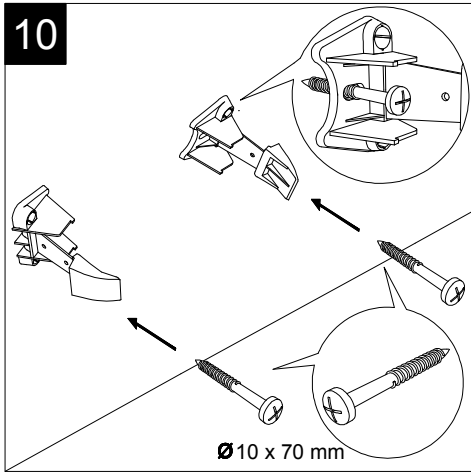

Guida all'installazione dei vasi a pavimento con kit di fissaggio a parete nascosto (cod. ACS51)

Serie: LIKE - BRIO - TOUCH - FLUT - SPEED

Installation guide for floor standing wc's with wall hidden fixing kit (cod. ACS51)

Serie: LIKE - BRIO - TOUCH - FLUT - SPEED

②

4