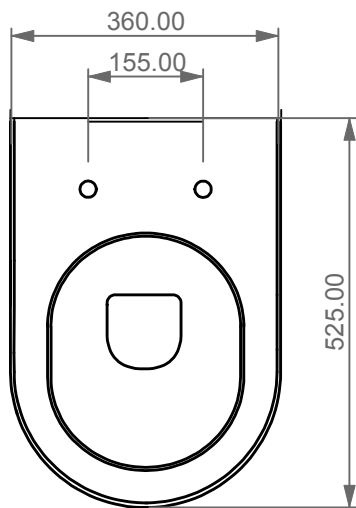

FRONT

LEFT

TOP

REAR

Con connessione eccentrica per scarico a suolo.
With outlying drainage connector for floor trap.

SECTION

GSG
CERAMIC DESIGN

Vaso a terra Like senza brida
con sistema di scarico Smart Clean
Like wc back to wall rimless
with Smart Clean flushing system

Designation
Vaso a terra Like senza brida
con sistema di scarico Smart Clean
Like wc back to wall rimless
with Smart Clean flushing system

Scale
1:10

cod. LKWC01

GSG
CERAMIC DESIGN

This drawing including the respected data may neither be duplicated nor modified nor altered without the consent of GSG Ceramic Design. The use of the data/technical drawings take place at users own risk and under exclusion of any liability of GSG Ceramic Design. The dimensions are not binding; products are subject to changes. Measurement shown may be subjected to small variations or are indicative.