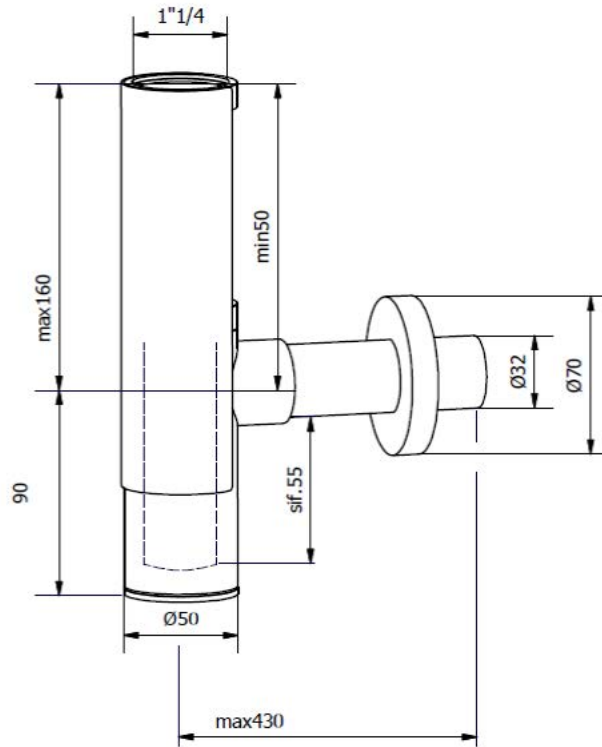

Sifone tondo per lavabo
Round trap for washbasin

code: SIFTON