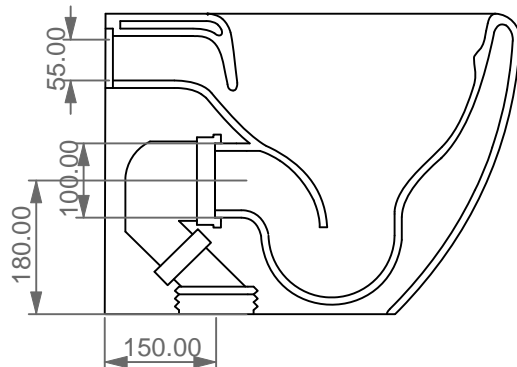

FRONT

LEFT

**GSG**  
CERAMIC DESIGN

WC terra TOUCH  
WC back to wall TOUCH

TOP

REAR

SECTION

|  |   |
|--|---|
| Designation<br>WC terra TOUCH<br>WC back to wall TOUCH | <b>GSG</b><br>CERAMIC DESIGN  |
| Scale<br>1:10  | This drawing including the respective data may neither be duplicated nor modified nor altered without the consent of GSG Ceramic Design. The use of the data/technical drawings take place at users own risk and under exclusion of any liability of GSG Ceramic Design. The dimensions are not binding; products are subject to changes. Measurement shown may be subjected to small variations or are indicative. |
| cod. TOWC01SC  |   |