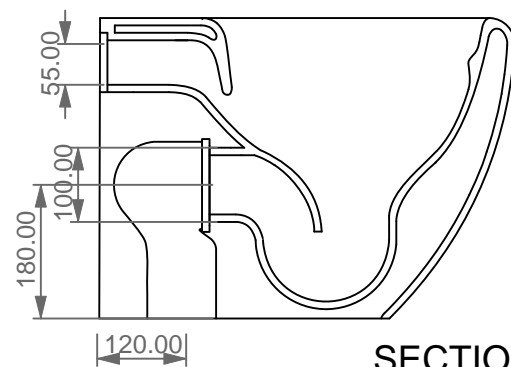

FRONT

LEFT

**GSG**  
CERAMIC DESIGN

WC terra TOUCH  
WC back to wall TOUCH

TOP

REAR

SECTION

|  |   |
|--|---|
| Designation<br>WC terra TOUCH<br>WC back to wall TOUCH | <b>GSG</b><br>CERAMIC DESIGN  |
| Scale<br>1:10  | This drawing including the respective data may neither be duplicated nor modified nor altered without the consent of GSG Ceramic Design. The use of the data/technical drawings take place at users own risk and under exclusion of any liability of GSG Ceramic Design. The dimensions are not binding; products are subject to changes. Measurement shown may be subjected to small variations or are indicative. |
| cod. TOWC01SC  |   |