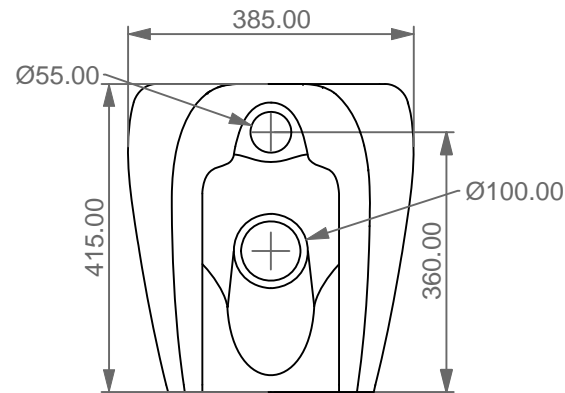

FRONT

LEFT

**GSG**  
CERAMIC DESIGN

WC terra TOUCH  
WC back to wall TOUCH

TOP

REAR

SECTION

|  |   |
|--|---|
| Designation<br>WC terra TOUCH<br>WC back to wall TOUCH | <b>GSG</b><br>CERAMIC DESIGN  |
| Scale<br>1:10  | This drawing including the respective data may neither be duplicated nor modified nor altered without the consent of GSG Ceramic Design. The use of the data/technical drawings take place at users own risk and under exclusion of any liability of GSG Ceramic Design. The dimensions are not binding; products are subject to changes. Measurement shown may be subjected to small variations or are indicative. |
| cod. TOWC01SC  |   |