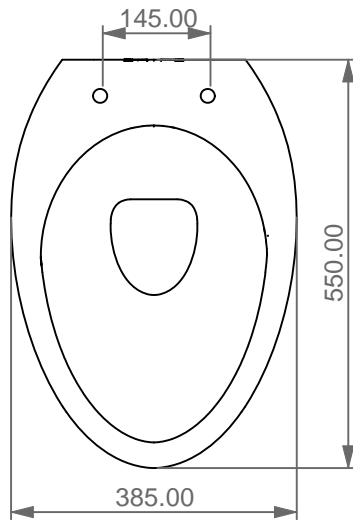

FRONT

LEFT

**GSG**  
CERAMIC DESIGN

WC terra TOUCH  
WC back to wall TOUCH

TOP

REAR

SECTION

|  |   |
|--|---|
| Designation<br>WC terra TOUCH<br>WC back to wall TOUCH | <b>GSG</b><br>CERAMIC DESIGN  |
| Scale<br>1:10  | This drawing including the respective data may neither be duplicated nor modified nor altered without the consent of GSG Ceramic Design. The use of the data/technical drawings take place at users own risk and under exclusion of any liability of GSG Ceramic Design. The dimensions are not binding; products are subject to changes. Measurement shown may be subjected to small variations or are indicative. |
| cod. TOWC01SC  |   |