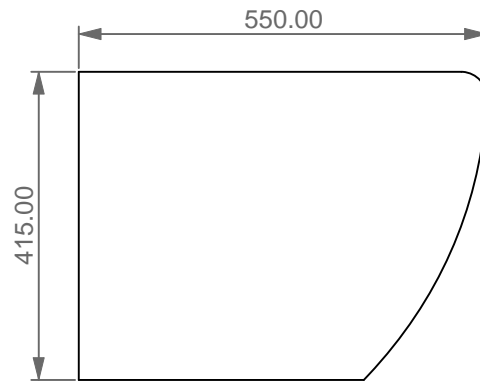

FRONT

LEFT

**GSG**  
CERAMIC DESIGN

WC terra TOUCH  
WC back to wall TOUCH

TOP

REAR

SECTION

|  |   |
|--|---|
| Designation<br>WC terra TOUCH<br>WC back to wall TOUCH | <b>GSG</b><br>CERAMIC DESIGN  |
| Scale<br>1:10  | This drawing including the respective data may neither be duplicated nor modified nor altered without the consent of GSG Ceramic Design. The use of the data/technical drawings take place at users own risk and under exclusion of any liability of GSG Ceramic Design. The dimensions are not binding; products are subject to changes. Measurement shown may be subjected to small variations or are indicative. |
| cod. TOWC01SC  |   |