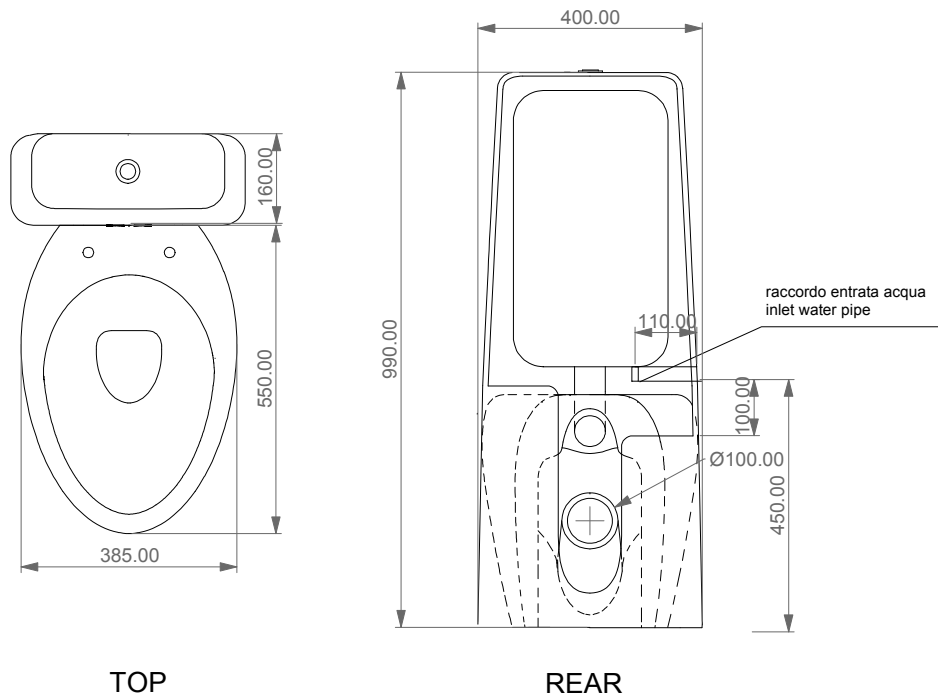

Con connessione eccentrica per scarico a suolo.
With outlying drainage connector for floor trap.

SECTION

TOP

REAR

TOWC01SC Vaso a terra Touch scarico a parete
convertibile a pavimento con curva tecnica
Touch wc back to wall, wall drain suitable
for floor drain with technical elbow

TOCIMBL Cassetta a colonna per wc a terra Touch
Column cistern to suite for Touch wc back to wall

Designation Vaso monoblocco Touch Touch wc monoblock	
Scale 1:10	
cod. TOWC01SC - TOCIMBL	
<p>This drawing including the respected data may neither be duplicated nor modified nor altered without the consent of GSG Ceramic Design. The use of the data/technical drawings take place at users own risk and under exclusion of any liability of GSG Ceramic Design. The dimensions are not binding; products are subject to changes. Measurement shown may be subjected to small variations or are indicative.</p>	