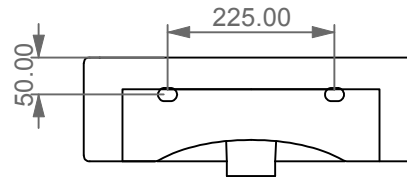

Lavabo Boing cm 45 monoforo
(senza foro, tre fori su richiesta).
Boing Washbasin cm 45 one hole
(no hole, three holes on request).

FRONT

LEFT

TOP

REAR

SECTION

Designation Lavabo Boing cm 45 monoforo (senza foro, tre fori su richiesta). Boing Washbasin cm 45 one hole (no hole, three holes on request).	GSG CERAMIC DESIGN
Scale 1:10	This drawing including the respectedata may neither be duplicated nor modified nor altered without the consent of GSG Ceramic Design. The use of the data/technical drawings take place at users own risk and under exclusion of any liability of GSG Ceramic Design. The dimensions are not binding; products are subject to changes. Measurement shown may be subjected to small variations or are indicative.
cod. BOLAVBW45	