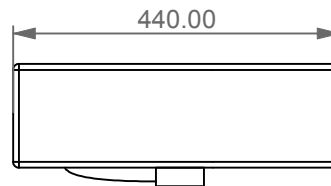

Lavabo Boing cm 45 monoforo
(senza foro, tre fori su richiesta).
Boing Washbasin cm 45 one hole
(no hole, three holes on request).

FRONT

LEFT

TOP

REAR

SECTION

Designation Lavabo Boing cm 45 monoforo (senza foro, tre fori su richiesta). Boing Washbasin cm 45 one hole (no hole, three holes on request).	GSG CERAMIC DESIGN
Scale 1:10	This drawing including the respectedata may neither be duplicated nor modified nor altered without the consent of GSG Ceramic Design. The use of the data/technical drawings take place at users own risk and under exclusion of any liability of GSG Ceramic Design. The dimensions are not binding; products are subject to changes. Measurement shown may be subjected to small variations or are indicative.
cod. BOLAVBW45	