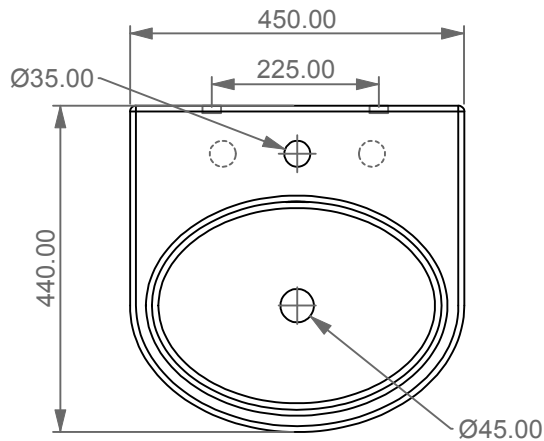

Lavabo Boing cm 45 monoforo
(senza foro, tre fori su richiesta).
Boing Washbasin cm 45 one hole
(no hole, three holes on request).

FRONT

LEFT

TOP

REAR

SECTION

Designation Lavabo Boing cm 45 monoforo (senza foro, tre fori su richiesta). Boing Washbasin cm 45 one hole (no hole, three holes on request).	GSG CERAMIC DESIGN
Scale 1:10	This drawing including the respectedata may neither be duplicated nor modified nor altered without the consent of GSG Ceramic Design. The use of the data/technical drawings take place at users own risk and under exclusion of any liability of GSG Ceramic Design. The dimensions are not binding; products are subject to changes. Measurement shown may be subjected to small variations or are indicative.
cod. BOLAVBW45	