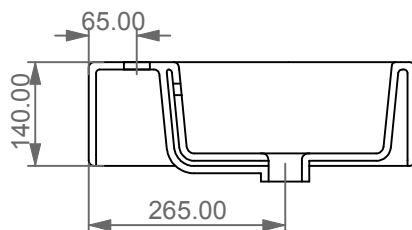

Lavabo Boing cm 45 monoforo
(senza foro, tre fori su richiesta).
Boing Washbasin cm 45 one hole
(no hole, three holes on request).

FRONT

LEFT

TOP

REAR

SECTION

Designation Lavabo Boing cm 45 monoforo (senza foro, tre fori su richiesta). Boing Washbasin cm 45 one hole (no hole, three holes on request).	GSG CERAMIC DESIGN
Scale 1:10	This drawing including the respectedata may neither be duplicated nor modified nor altered without the consent of GSG Ceramic Design. The use of the data/technical drawings take place at users own risk and under exclusion of any liability of GSG Ceramic Design. The dimensions are not binding; products are subject to changes. Measurement shown may be subjected to small variations or are indicative.
cod. BOLAVBW45	