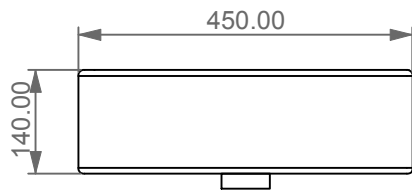

Lavabo Boing cm 45 monoforo
(senza foro, tre fori su richiesta).
Boing Washbasin cm 45 one hole
(no hole, three holes on request).

FRONT

LEFT

TOP

REAR

SECTION

Designation Lavabo Boing cm 45 monoforo (senza foro, tre fori su richiesta). Boing Washbasin cm 45 one hole (no hole, three holes on request).	GSG CERAMIC DESIGN
Scale 1:10	This drawing including the respectedata may neither be duplicated nor modified nor altered without the consent of GSG Ceramic Design. The use of the data/technical drawings take place at users own risk and under exclusion of any liability of GSG Ceramic Design. The dimensions are not binding; products are subject to changes. Measurement shown may be subjected to small variations or are indicative.
cod. BOLAVBW45	