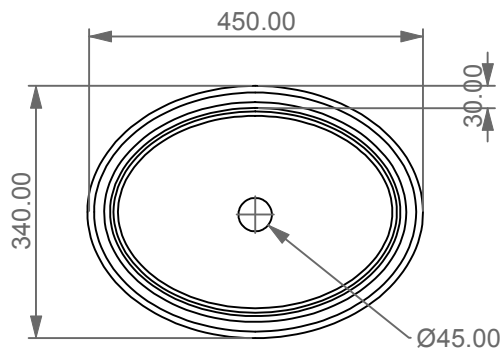

Lavabo Boing cm 45.
Boing Washbasin cm 45.

FRONT

LEFT

TOP

SECTION

Designation Lavabo Boing cm 45. Boing Washbasin cm 45.	
Scale 1:10	This drawing including the respected data may neither be duplicated nor modified nor altered without the consent of GSG Ceramic Design. The use of the data/technical drawings take place at users own risk and under exclusion of any liability of GSG Ceramic Design. The dimensions are not binding; products are subject to changes. Measurement shown may be subjected to small variations or are indicative.
cod. BOLAVFS45	