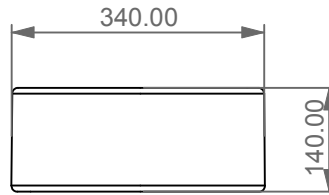

Lavabo Boing cm 45.
Boing Washbasin cm 45.

FRONT

LEFT

TOP

SECTION

Designation Lavabo Boing cm 45. Boing Washbasin cm 45.	
Scale 1:10	This drawing including the respected data may neither be duplicated nor modified nor altered without the consent of GSG Ceramic Design. The use of the data/technical drawings take place at users own risk and under exclusion of any liability of GSG Ceramic Design. The dimensions are not binding; products are subject to changes. Measurement shown may be subjected to small variations or are indicative.
cod. BOLAVFS45	