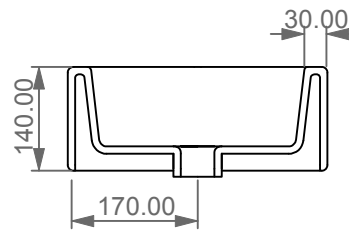

Lavabo Boing cm 45.
Boing Washbasin cm 45.

FRONT

LEFT

TOP

SECTION

Designation Lavabo Boing cm 45. Boing Washbasin cm 45.	
Scale 1:10	This drawing including the respected data may neither be duplicated nor modified nor altered without the consent of GSG Ceramic Design. The use of the data/technical drawings take place at users own risk and under exclusion of any liability of GSG Ceramic Design. The dimensions are not binding; products are subject to changes. Measurement shown may be subjected to small variations or are indicative.
cod. BOLAVFS45	