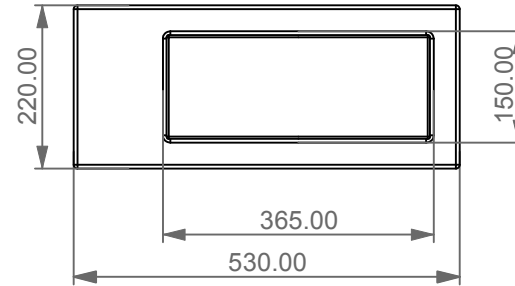

GSG

CERAMIC DESIGN

Bidet sospeso Box monoforo
(senza foro su richiesta)
con bacino in crystal-tech® bianco lucido.
Box bidet wall-hung.one hole
(no hole on request)
with float in crystal-tech® white shiny.

FRONT

LEFT

TOP

REAR

SECTION

Designation
Bidet sospeso Box monoforo
(senza foro su richiesta)
con bacino in crystal-tech® bianco lucido.
Box bidet wall-hung.one hole
(no hole on request)
with float in crystal-tech® white shiny.

Scale
1:10

cod. BXBISO

GSG

CERAMIC DESIGN

This drawing including the respected data may neither be duplicated nor modified nor altered without the consent of GSG Ceramic Design. The use of the data/technical drawings take place at users own risk and under exclusion of any liability of GSG Ceramic Design. The dimensions are not binding; products are subject to changes. Measurement shown may be subjected to small variations or are indicative.