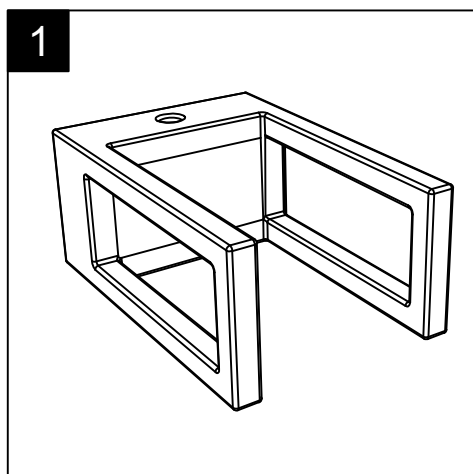

Guida all'installazione dei bidet sospesi con kit fissaggio dal basso (cod. ACS41)

Serie: GLASS - BOX

Guide to installation of bidet wall-hung with bottom fixing kit (cod. ACS41)

Series: GLASS - BOX

1