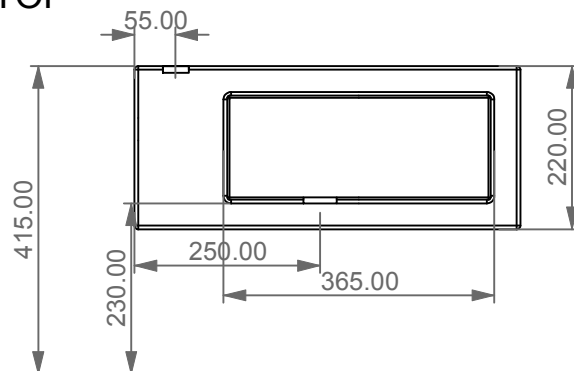

GSG

CERAMIC DESIGN

Bidet sospeso Box monoforo
(senza foro su richiesta)
con bacino in crystal-tech® bianco lucido.
Box bidet wall-hung.one hole
(no hole on request)
with float in crystal-tech® white shiny.

FRONT

LEFT

TOP

REAR

SECTION

Designation
Bidet sospeso Box monoforo
(senza foro su richiesta)
con bacino in crystal-tech® bianco lucido.
Box bidet wall-hung.one hole
(no hole on request)
with float in crystal-tech® white shiny.

Scale
1:10

cod. BXBISO

GSG

CERAMIC DESIGN

This drawing including the respected data may neither be duplicated nor modified nor altered without the consent of GSG Ceramic Design. The use of the data/technical drawings take place at users own risk and under exclusion of any liability of GSG Ceramic Design. The dimensions are not binding; products are subject to changes. Measurement shown may be subjected to small variations or are indicative.