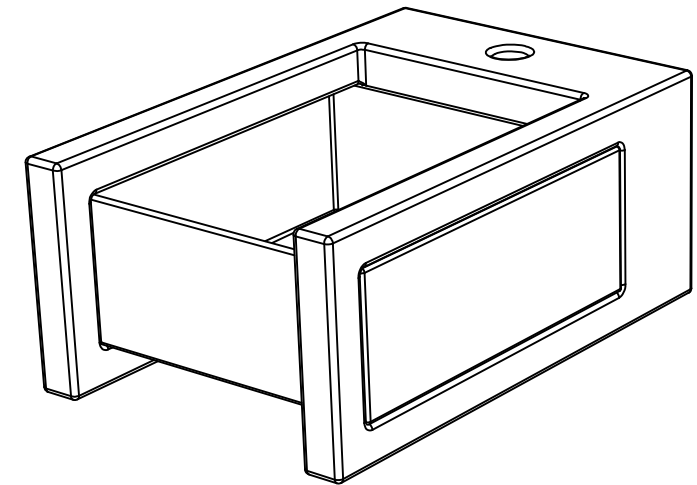

GSG

CERAMIC DESIGN

Bidet sospeso Box monoforo
(senza foro su richiesta)
con bacino in crystal-tech® bianco lucido.
Box bidet wall-hung.one hole
(no hole on request)
with float in crystal-tech® white shiny.

FRONT

LEFT

TOP

REAR

SECTION

Designation
Bidet sospeso Box monoforo
(senza foro su richiesta)
con bacino in crystal-tech® bianco lucido.
Box bidet wall-hung.one hole
(no hole on request)
with float in crystal-tech® white shiny.

Scale
1:10

cod. BXBISO

GSG

CERAMIC DESIGN

This drawing including the respected data may neither be duplicated nor modified nor altered without the consent of GSG Ceramic Design. The use of the data/technical drawings take place at users own risk and under exclusion of any liability of GSG Ceramic Design. The dimensions are not binding; products are subject to changes. Measurement shown may be subjected to small variations or are indicative.