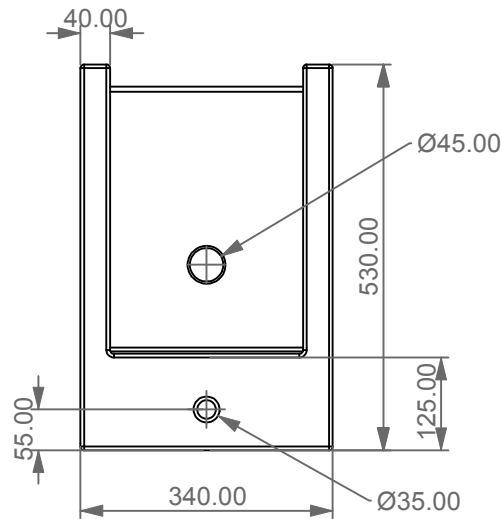

GSG

CERAMIC DESIGN

Bidet sospeso Box monoforo
(senza foro su richiesta)
con bacino in crystal-tech® bianco lucido.
Box bidet wall-hung.one hole
(no hole on request)
with float in crystal-tech® white shiny.

FRONT

LEFT

TOP

REAR

SECTION

Designation
Bidet sospeso Box monoforo
(senza foro su richiesta)
con bacino in crystal-tech® bianco lucido.
Box bidet wall-hung.one hole
(no hole on request)
with float in crystal-tech® white shiny.

Scale
1:10

cod. BXBISO

GSG

CERAMIC DESIGN

This drawing including the respected data may neither be duplicated nor modified nor altered without the consent of GSG Ceramic Design. The use of the data/technical drawings take place at users own risk and under exclusion of any liability of GSG Ceramic Design. The dimensions are not binding; products are subject to changes. Measurement shown may be subjected to small variations or are indicative.