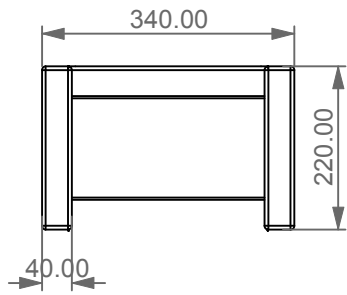

GSG

CERAMIC DESIGN

Bidet sospeso Box monoforo
(senza foro su richiesta)
con bacino in crystal-tech® bianco lucido.
Box bidet wall-hung.one hole
(no hole on request)
with float in crystal-tech® white shiny.

FRONT

LEFT

TOP

REAR

SECTION

Designation
Bidet sospeso Box monoforo
(senza foro su richiesta)
con bacino in crystal-tech® bianco lucido.
Box bidet wall-hung.one hole
(no hole on request)
with float in crystal-tech® white shiny.

Scale
1:10

cod. BXBISO

GSG

CERAMIC DESIGN

This drawing including the respected data may neither be duplicated nor modified nor altered without the consent of GSG Ceramic Design. The use of the data/technical drawings take place at users own risk and under exclusion of any liability of GSG Ceramic Design. The dimensions are not binding; products are subject to changes. Measurement shown may be subjected to small variations or are indicative.