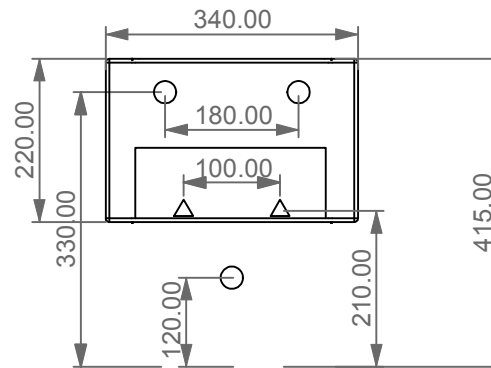

GSG

CERAMIC DESIGN

Bidet sospeso Box monoforo
(senza foro su richiesta)
con bacino in crystal-tech® bianco lucido.
Box bidet wall-hung.one hole
(no hole on request)
with float in crystal-tech® white shiny.

FRONT

LEFT

TOP

REAR

SECTION

Designation
Bidet sospeso Box monoforo
(senza foro su richiesta)
con bacino in crystal-tech® bianco lucido.
Box bidet wall-hung.one hole
(no hole on request)
with float in crystal-tech® white shiny.

Scale
1:10

cod. BXBISO

GSG

CERAMIC DESIGN

This drawing including the respected data may neither be duplicated nor modified nor altered without the consent of GSG Ceramic Design. The use of the data/technical drawings take place at users own risk and under exclusion of any liability of GSG Ceramic Design. The dimensions are not binding; products are subject to changes. Measurement shown may be subjected to small variations or are indicative.