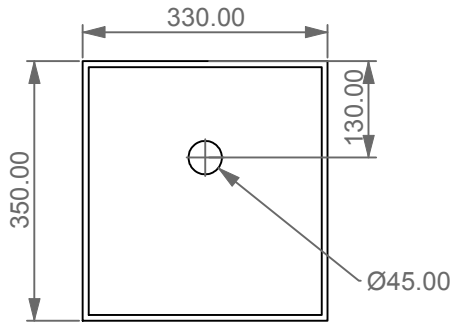

Bacino in crystal-tech® per bidet Box.
 Float in crystal-tech® for bidet Box.

FRONT

LEFT

TOP

SECTION

Designation Bacino in crystal-tech® per bidet Box. Float in crystal-tech® for bidet Box.	
Scale 1:10	This drawing including the respected data may neither be duplicated nor modified nor altered without the consent of GSG Ceramic Design. The use of the data/technical drawings take place at users own risk and under exclusion of any liability of GSG Ceramic Design. The dimensions are not binding; products are subject to changes. Measurement shown may be subjected to small variations or are indicative.
cod. BXFLOATBI	