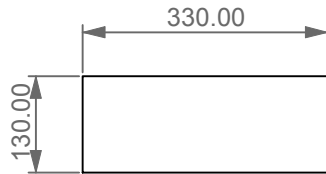

Bacino in crystal-tech® per bidet Box.
 Float in crystal-tech® for bidet Box.

FRONT

LEFT

TOP

SECTION

Designation Bacino in crystal-tech® per bidet Box. Float in crystal-tech® for bidet Box.	
Scale 1:10	This drawing including the respected data may neither be duplicated nor modified nor altered without the consent of GSG Ceramic Design. The use of the data/technical drawings take place at users own risk and under exclusion of any liability of GSG Ceramic Design. The dimensions are not binding; products are subject to changes. Measurement shown may be subjected to small variations or are indicative.
cod. BXFLOATBI	