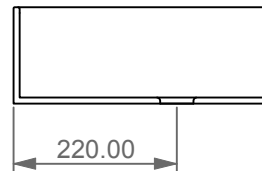

Bacino in crystal-tech® per bidet Box.
 Float in crystal-tech® for bidet Box.

FRONT

LEFT

TOP

SECTION

Designation Bacino in crystal-tech® per bidet Box. Float in crystal-tech® for bidet Box.	
Scale 1:10	This drawing including the respected data may neither be duplicated nor modified nor altered without the consent of GSG Ceramic Design. The use of the data/technical drawings take place at users own risk and under exclusion of any liability of GSG Ceramic Design. The dimensions are not binding; products are subject to changes. Measurement shown may be subjected to small variations or are indicative.
cod. BXFLOATBI	