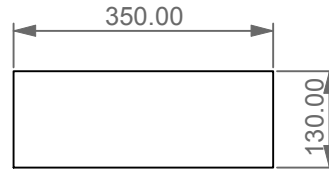

Bacino in crystal-tech® per bidet Box.
 Float in crystal-tech® for bidet Box.

FRONT

LEFT

TOP

SECTION

Designation Bacino in crystal-tech® per bidet Box. Float in crystal-tech® for bidet Box.	
Scale 1:10	This drawing including the respected data may neither be duplicated nor modified nor altered without the consent of GSG Ceramic Design. The use of the data/technical drawings take place at users own risk and under exclusion of any liability of GSG Ceramic Design. The dimensions are not binding; products are subject to changes. Measurement shown may be subjected to small variations or are indicative.
cod. BXFLOATBI	