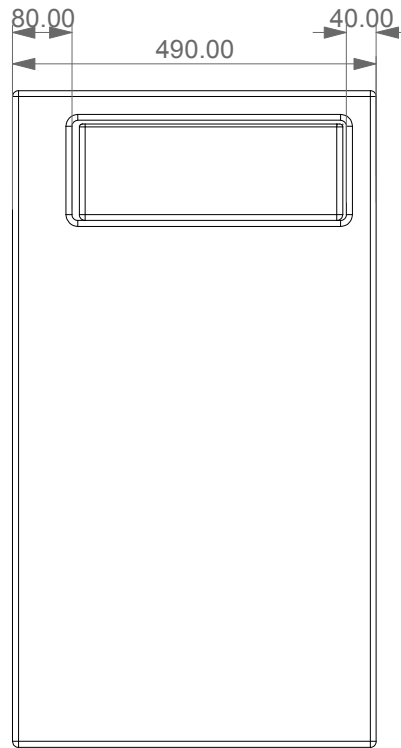

FRONT

LEFT

TOP

REAR

GSG
CERAMIC DESIGN

Lavabo a colonna a parete Box cm 80
con bacino in crystal-tech® bianco lucido
Box column Washbasin back to wall cm 80
with float in crystal-tech® white shiny

Designation
Lavabo a colonna a parete Box cm 80
con bacino in crystal-tech® bianco lucido
Box column Washbasin back to wall cm 80
with float in crystal-tech® white shiny

Scale
1:10

cod. BXLACOL80BW

GSG
CERAMIC DESIGN

This drawing including the respected data may neither be duplicated nor modified nor altered without the consent of GSG Ceramic Design. The use of the data/technical drawings take place at users own risk and under exclusion of any liability of GSG Ceramic Design. The dimensions are not binding; products are subject to changes. Measurement shown may be subjected to small variations or are indicative.