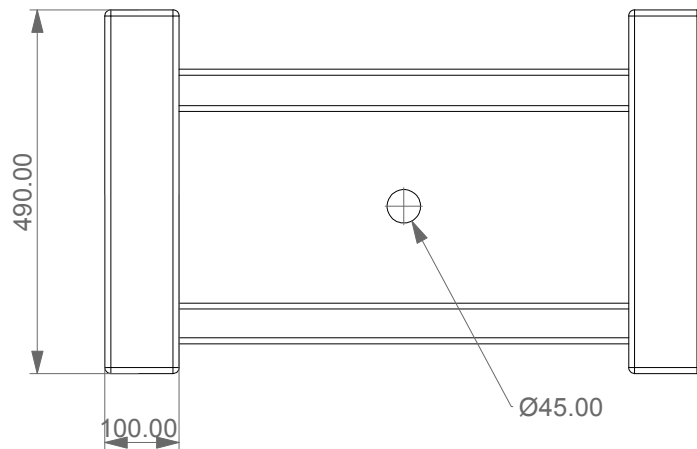

FRONT

LEFT

TOP

REAR

GSG
CERAMIC DESIGN

Lavabo a colonna a parete Box cm 80
con bacino in crystal-tech® bianco lucido
Box column Washbasin back to wall cm 80
with float in crystal-tech® white shiny

Designation
Lavabo a colonna a parete Box cm 80
con bacino in crystal-tech® bianco lucido
Box column Washbasin back to wall cm 80
with float in crystal-tech® white shiny

Scale
1:10

cod. BXLACOL80BW

GSG
CERAMIC DESIGN

This drawing including the respected data may neither be duplicated nor modified nor altered without the consent of GSG Ceramic Design. The use of the data/technical drawings take place at users own risk and under exclusion of any liability of GSG Ceramic Design. The dimensions are not binding; products are subject to changes. Measurement shown may be subjected to small variations or are indicative.