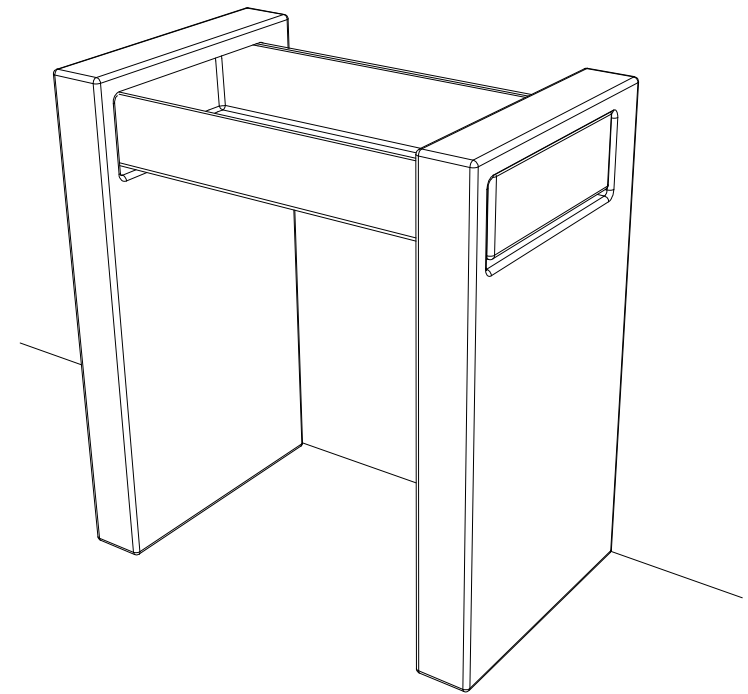

FRONT

LEFT

TOP

REAR

GSG
CERAMIC DESIGN

Lavabo a colonna a parete Box cm 80
con bacino in crystal-tech® bianco lucido
Box column Washbasin back to wall cm 80
with float in crystal-tech® white shiny

Designation
Lavabo a colonna a parete Box cm 80
con bacino in crystal-tech® bianco lucido
Box column Washbasin back to wall cm 80
with float in crystal-tech® white shiny

Scale
1:10

cod. BXLACOL80BW

GSG
CERAMIC DESIGN

This drawing including the respected data may neither be duplicated nor modified nor altered without the consent of GSG Ceramic Design. The use of the data/technical drawings take place at users own risk and under exclusion of any liability of GSG Ceramic Design. The dimensions are not binding; products are subject to changes. Measurement shown may be subjected to small variations or are indicative.