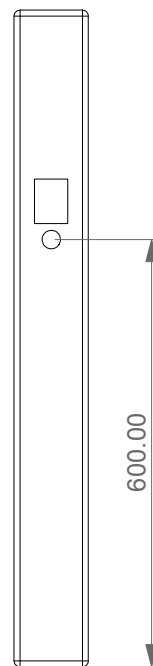

FRONT

LEFT

TOP

REAR

GSG
CERAMIC DESIGN

Lavabo a colonna a parete Box cm 80
con bacino in crystal-tech® bianco lucido
Box column Washbasin back to wall cm 80
with float in crystal-tech® white shiny

Designation
Lavabo a colonna a parete Box cm 80
con bacino in crystal-tech® bianco lucido
Box column Washbasin back to wall cm 80
with float in crystal-tech® white shiny

Scale
1:10

cod. BXLACOL80BW

GSG
CERAMIC DESIGN

This drawing including the respected data may neither be duplicated nor modified nor altered without the consent of GSG Ceramic Design. The use of the data/technical drawings take place at users own risk and under exclusion of any liability of GSG Ceramic Design. The dimensions are not binding; products are subject to changes. Measurement shown may be subjected to small variations or are indicative.