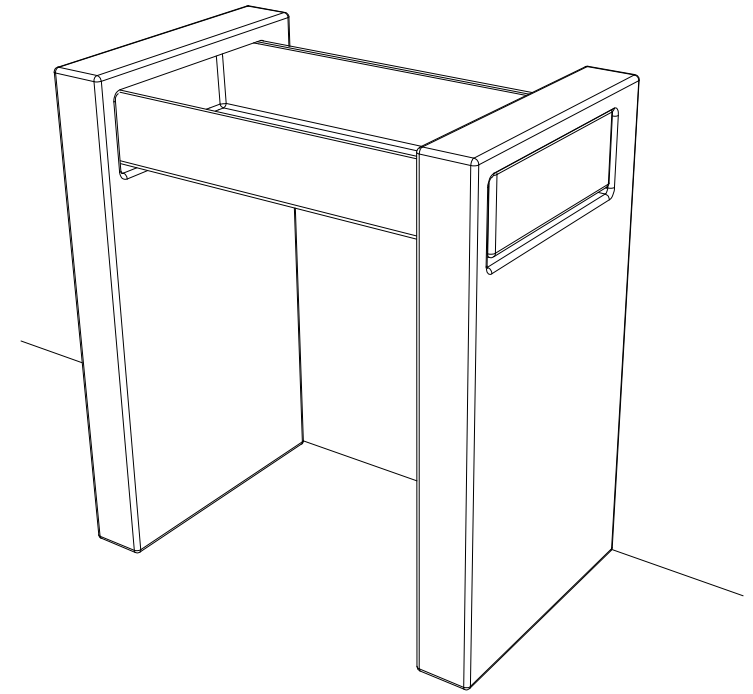

GSG
CERAMIC DESIGN

Lavabo a colonna a parete Box cm 80
con bacino in crystal-tech® colorato
Box column Washbasin back to wall cm 80
with coloured float in crystal-tech®

Designation
Lavabo a colonna a parete Box cm 80
con bacino in crystal-tech® colorato
Box column Washbasin back to wall cm 80
with coloured float in crystal-tech®

Scale
1:10

cod. BXLACOL80BWLC

GSG
CERAMIC DESIGN

This drawing including the respectedata may neither be duplicated
nor modified nor altered without the consent of GSG Ceramic Design.
The use of the data/technical drawings take place at users own risk and
under exclusion of any liability of GSG Ceramic Design.
The dimensions are not binding; products are subject to changes.
Measurement shown may be subjected to small variations or are indicative.