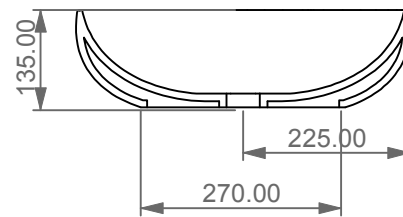

Lavabo Easy tondo bordo fino, cm Ø45.
Easy Washbasin Round cm Ø45 thin edge.

FRONT

LEFT

TOP

SECTION

Designation
Lavabo Easy tondo bordo fino,
cm Ø45.
Easy Washbasin Round
cm Ø45 thin edge.

Scale
1:10

cod. EALAVRO45

This drawing including the respectedata may neither be duplicated nor modified nor altered without the consent of GSG Ceramic Design. The use of the data/technical drawings take place at users own risk and under exclusion of any liability of GSG Ceramic Design. The dimensions are not binding; products are subject to changes. Measurement shown may be subjected to small variations or are indicative.

Guida all'installazione dei lavabi d'appoggio centro-piano.

Serie: EASY - ZENITH - LIKE - TOUCH - BOX - TIME - RING - FLUT

Installation guide for free standing countertop washbasins.

Series: EASY - ZENITH - LIKE - TOUCH - BOX - TIME - RING - FLUT