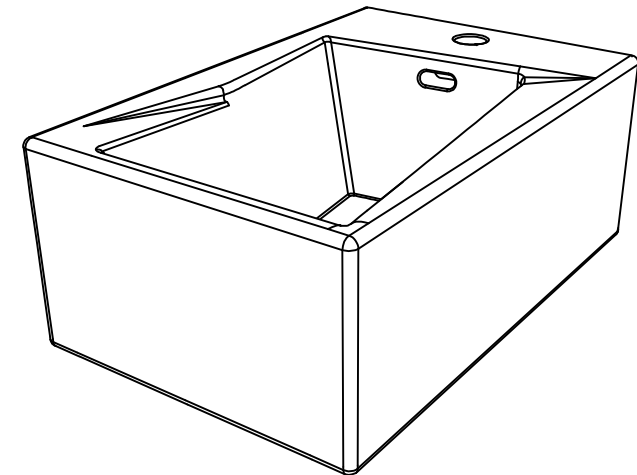

FRONT

LEFT

GSG
CERAMIC DESIGN

Bidet sospeso Oz
monoforo (senza foro su richiesta)
Oz bidet wall-hung
one hole (no hole on request)

TOP

REAR

SECTION

Designation
Bidet sospeso Oz
monoforo (senza foro su richiesta)
Oz bidet wall-hung
one hole (no hole on request)

Scale
1:10

cod. OZBISO

GSG
CERAMIC DESIGN

This drawing including the respected data may neither be duplicated nor modified nor altered without the consent of GSG Ceramic Design. The use of the data/technical drawings take place at users own risk and under exclusion of any liability of GSG Ceramic Design. The dimensions are not binding; products are subject to changes. Measurement shown may be subjected to small variations or are indicative.

Guida all'installazione dei bidet sospesi con kit di fissaggio dal basso (cod. ACS40)

Serie: LIKE - BRIO - TOUCH - OZ - TIME - FLUT - SPEED

Installation Guide for wall-hung bidets with bottom fixing kit (cod. ACS40)