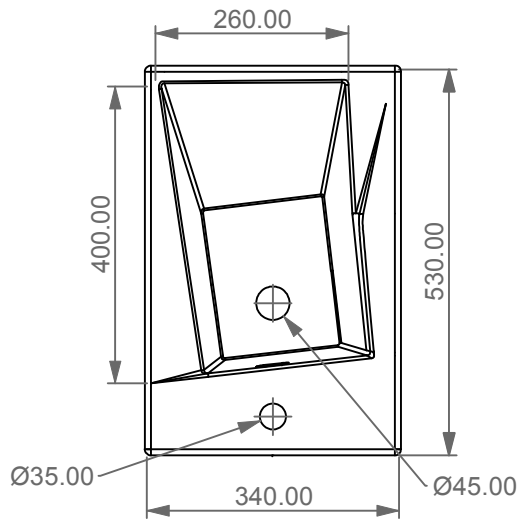

FRONT

LEFT

GSG
CERAMIC DESIGN

Bidet sospeso Oz
monoforo (senza foro su richiesta)
Oz bidet wall-hung
one hole (no hole on request)

TOP

REAR

SECTION

Designation
Bidet sospeso Oz
monoforo (senza foro su richiesta)
Oz bidet wall-hung
one hole (no hole on request)

Scale
1:10

cod. OZBISO

GSG
CERAMIC DESIGN

This drawing including the respected data may neither be duplicated nor modified nor altered without the consent of GSG Ceramic Design. The use of the data/technical drawings take place at users own risk and under exclusion of any liability of GSG Ceramic Design. The dimensions are not binding; products are subject to changes. Measurement shown may be subjected to small variations or are indicative.

Guida all'installazione dei bidet sospesi con kit di fissaggio dal basso (cod. ACS40)

Serie: LIKE - BRIO - TOUCH - OZ - TIME - FLUT - SPEED

Installation Guide for wall-hung bidets with bottom fixing kit (cod. ACS40)