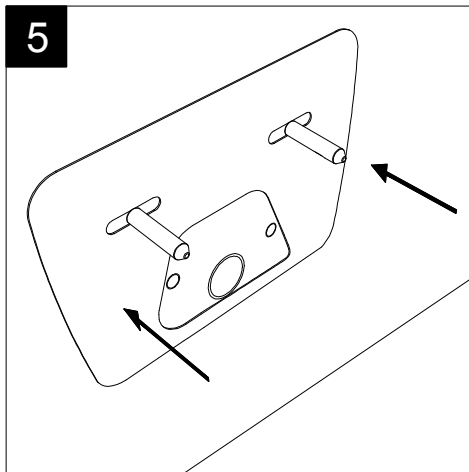

Guida all'installazione dei bidet sospesi con kit di fissaggio dal basso (cod. ACS40)

Serie: LIKE - BRIO - TOUCH - OZ - TIME - FLUT - SPEED

Installation Guide for wall-hung bidets with bottom fixing kit (cod. ACS40)

Series: LIKE - BRIO - TOUCH - OZ - TIME - FLUT - SPEED

1