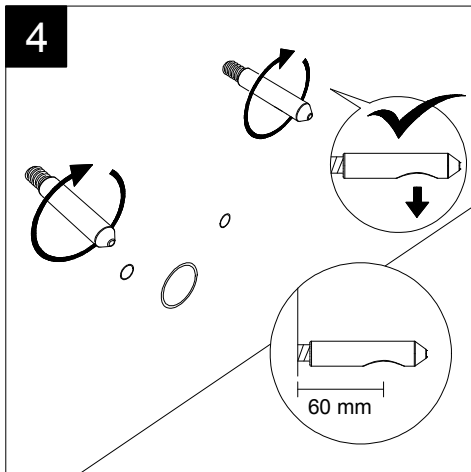

Guida all'installazione dei bidet sospesi con kit di fissaggio dal basso (cod. ACS40)

Serie: LIKE - BRIO - TOUCH - OZ - TIME - FLUT - SPEED

Installation Guide for wall-hung bidets with bottom fixing kit (cod. ACS40)

Series: LIKE - BRIO - TOUCH - OZ - TIME - FLUT - SPEED

1