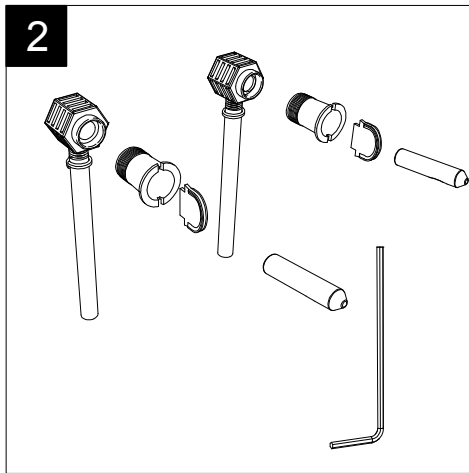

FRONT

LEFT

GSG
CERAMIC DESIGN

Bidet sospeso Oz
monoforo (senza foro su richiesta)
Oz bidet wall-hung
one hole (no hole on request)

TOP

REAR

SECTION

Designation
Bidet sospeso Oz
monoforo (senza foro su richiesta)
Oz bidet wall-hung
one hole (no hole on request)

Scale
1:10

cod. OZBISO

GSG
CERAMIC DESIGN

This drawing including the respected data may neither be duplicated nor modified nor altered without the consent of GSG Ceramic Design. The use of the data/technical drawings take place at users own risk and under exclusion of any liability of GSG Ceramic Design. The dimensions are not binding; products are subject to changes. Measurement shown may be subjected to small variations or are indicative.

Guida all'installazione dei bidet sospesi con kit di fissaggio dal basso (cod. ACS40)

Serie: LIKE - BRIO - TOUCH - OZ - TIME - FLUT - SPEED

Installation Guide for wall-hung bidets with bottom fixing kit (cod. ACS40)

Series: LIKE - BRIO - TOUCH - OZ - TIME - FLUT - SPEED

1

Guida all'installazione dei bidet sospesi con kit di fissaggio dal basso (cod. ACS40)

Serie: LIKE - BRIO - TOUCH - OZ - TIME - FLUT - SPEED

Installation Guide for wall-hung bidets with bottom fixing kit (cod. ACS40)