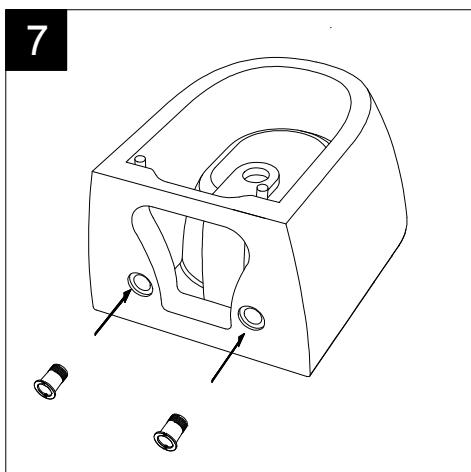

Guida all'installazione dei bidet sospesi con kit di fissaggio dal basso (cod. ACS40)

Serie: LIKE - BRIO - TOUCH - OZ - TIME - FLUT - SPEED

Installation Guide for wall-hung bidets with bottom fixing kit (cod. ACS40)

Series: LIKE - BRIO - TOUCH - OZ - TIME - FLUT - SPEED

1