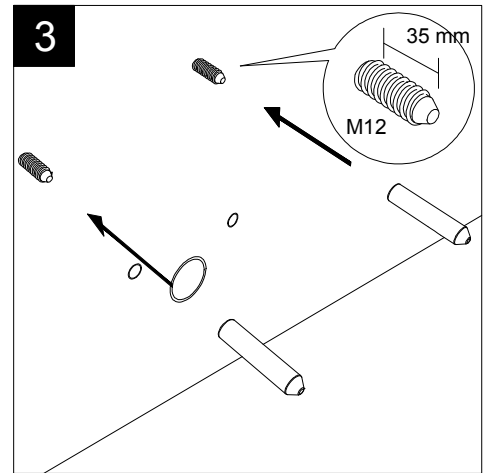

Guida all'installazione dei bidet sospesi con kit di fissaggio dal basso (cod. ACS40)

Serie: LIKE - BRIO - TOUCH - OZ - TIME - FLUT - SPEED

Installation Guide for wall-hung bidets with bottom fixing kit (cod. ACS40)

Series: LIKE - BRIO - TOUCH - OZ - TIME - FLUT - SPEED

1