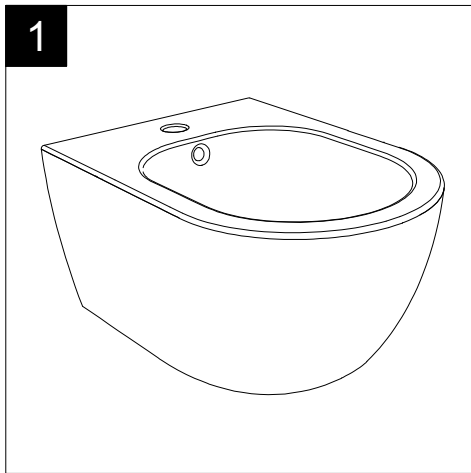

Guida all'installazione dei bidet sospesi con kit di fissaggio dal basso (cod. ACS40)

Serie: LIKE - BRIO - TOUCH - OZ - TIME - FLUT - SPEED

Installation Guide for wall-hung bidets with bottom fixing kit (cod. ACS40)

Series: LIKE - BRIO - TOUCH - OZ - TIME - FLUT - SPEED

1