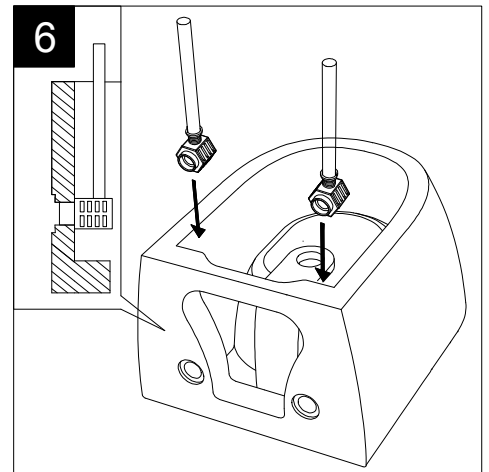

Guida all'installazione dei bidet sospesi con kit di fissaggio dal basso (cod. ACS40)

Serie: LIKE - BRIO - TOUCH - OZ - TIME - FLUT - SPEED

Installation Guide for wall-hung bidets with bottom fixing kit (cod. ACS40)

Series: LIKE - BRIO - TOUCH - OZ - TIME - FLUT - SPEED

1