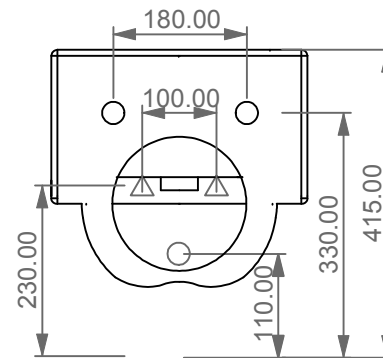

FRONT

LEFT

GSG
CERAMIC DESIGN

Bidet sospeso Oz
monoforo (senza foro su richiesta)
Oz bidet wall-hung
one hole (no hole on request)

TOP

REAR

SECTION

Designation
Bidet sospeso Oz
monoforo (senza foro su richiesta)
Oz bidet wall-hung
one hole (no hole on request)

Scale
1:10

cod. OZBISO

GSG
CERAMIC DESIGN

This drawing including the respected data may neither be duplicated nor modified nor altered without the consent of GSG Ceramic Design. The use of the data/technical drawings take place at users own risk and under exclusion of any liability of GSG Ceramic Design. The dimensions are not binding; products are subject to changes. Measurement shown may be subjected to small variations or are indicative.

Guida all'installazione dei bidet sospesi con kit di fissaggio dal basso (cod. ACS40)

Serie: LIKE - BRIO - TOUCH - OZ - TIME - FLUT - SPEED

Installation Guide for wall-hung bidets with bottom fixing kit (cod. ACS40)