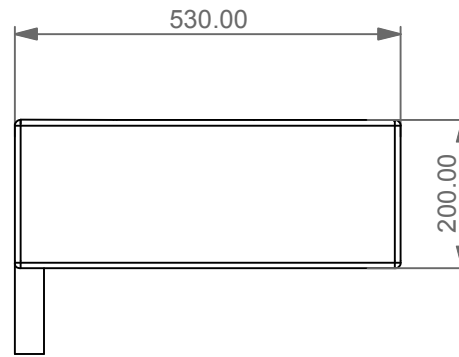

FRONT

LEFT

GSG
CERAMIC DESIGN

Bidet sospeso Oz
monoforo (senza foro su richiesta)
Oz bidet wall-hung
one hole (no hole on request)

TOP

REAR

SECTION

Designation
Bidet sospeso Oz
monoforo (senza foro su richiesta)
Oz bidet wall-hung
one hole (no hole on request)

Scale
1:10

cod. OZBISO

GSG
CERAMIC DESIGN

This drawing including the respected data may neither be duplicated nor modified nor altered without the consent of GSG Ceramic Design. The use of the data/technical drawings take place at users own risk and under exclusion of any liability of GSG Ceramic Design. The dimensions are not binding; products are subject to changes. Measurement shown may be subjected to small variations or are indicative.