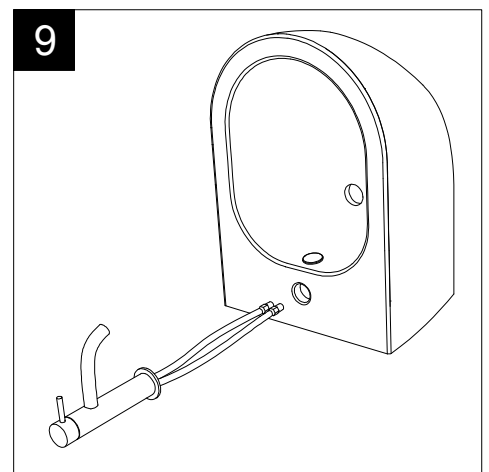

Guida all'installazione dei bidet sospesi con kit di fissaggio dal basso (cod. ACS40)

Serie: LIKE - BRIO - TOUCH - OZ - TIME - FLUT - SPEED

Installation Guide for wall-hung bidets with bottom fixing kit (cod. ACS40)

Series: LIKE - BRIO - TOUCH - OZ - TIME - FLUT - SPEED

1