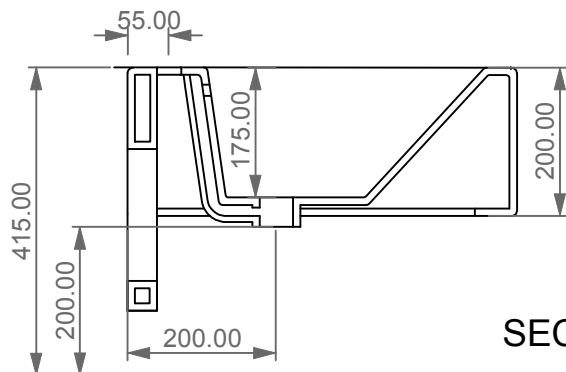

FRONT

LEFT

GSG
CERAMIC DESIGN

Bidet sospeso Oz
monoforo (senza foro su richiesta)
Oz bidet wall-hung
one hole (no hole on request)

TOP

REAR

SECTION

Designation
Bidet sospeso Oz
monoforo (senza foro su richiesta)
Oz bidet wall-hung
one hole (no hole on request)

Scale
1:10

cod. OZBISO

GSG
CERAMIC DESIGN

This drawing including the respected data may neither be duplicated nor modified nor altered without the consent of GSG Ceramic Design. The use of the data/technical drawings take place at users own risk and under exclusion of any liability of GSG Ceramic Design. The dimensions are not binding; products are subject to changes. Measurement shown may be subjected to small variations or are indicative.

Guida all'installazione dei bidet sospesi con kit di fissaggio dal basso (cod. ACS40)

Serie: LIKE - BRIO - TOUCH - OZ - TIME - FLUT - SPEED

Installation Guide for wall-hung bidets with bottom fixing kit (cod. ACS40)