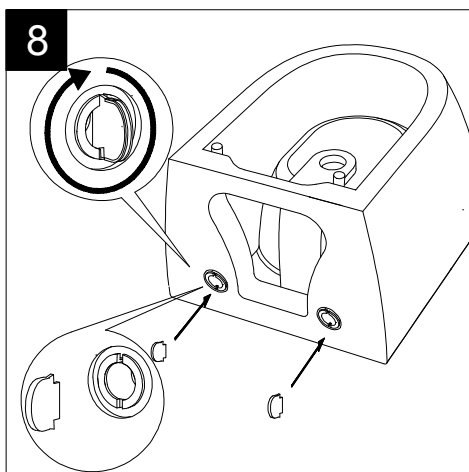

Guida all'installazione dei bidet sospesi con kit di fissaggio dal basso (cod. ACS40)

Serie: LIKE - BRIO - TOUCH - OZ - TIME - FLUT - SPEED

Installation Guide for wall-hung bidets with bottom fixing kit (cod. ACS40)

Series: LIKE - BRIO - TOUCH - OZ - TIME - FLUT - SPEED

1