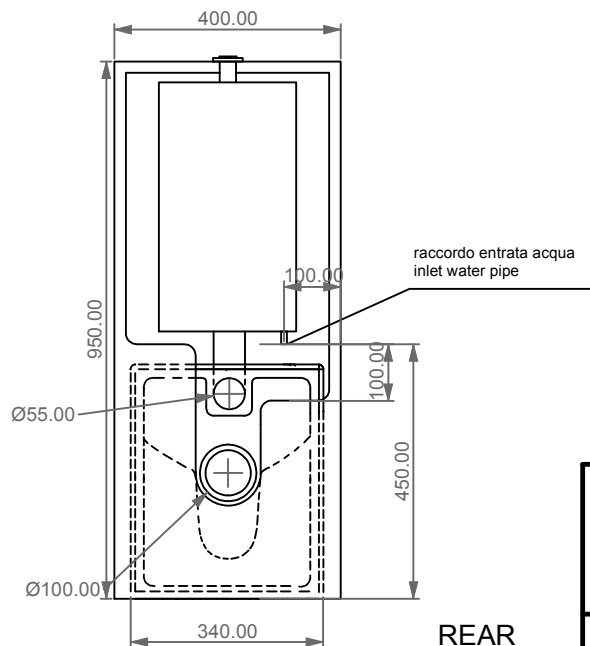

GSG

CERAMIC DESIGN

OZWC01 Vaso a terra Oz scarico a parete
 convertibile a pavimento con curva tecnica
 Oz wc back to wall, wall drain suitable
 for floor drain with technical elbow

OZCIMBL Cassetta a colonna per wc a terra Oz
 Column cistern to suite for Oz wc back to wall

Con connessione eccentrica per scarico a suolo.
 With outlying drainage connector for floor trap.

SECTION

FRONT

REAR

Designation Vaso monoblocco Oz Oz wc monoblock	<p>This drawing including the respected data may neither be duplicated nor modified nor altered without the consent of GSG Ceramic Design. The use of the data/technical drawings take place at users own risk and under exclusion of any liability of GSG Ceramic Design. The dimensions are not binding; products are subject to changes. Measurement shown may be subjected to small variations or are indicative.</p>
Scale 1:10	
cod. OZWC01 - OZCIMBL	

Giuda all'installazione dei vasi con cassetta monoblocco a colonna
Serie: TOUCH – OZ – BOX – GLASS – TIME

Installation guide for wc's with monoblock column cistern
Series: TOUCH – OZ – BOX – GLASS - TIME

①

Giuda all'installazione dei vasi con cassetta monoblocco a colonna

Serie: TOUCH – OZ – BOX – GLASS – TIME

Installation guide for wc's with monoblock column cistern

Series: TOUCH – OZ – BOX – GLASS - TIME