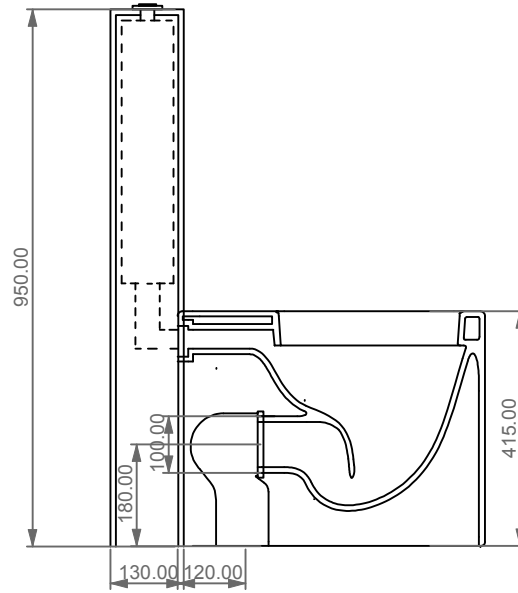

GSG

CERAMIC DESIGN

OZWC01 Vaso a terra Oz scarico a parete
 convertibile a pavimento con curva tecnica
 Oz wc back to wall, wall drain suitable
 for floor drain with technical elbow

OZCIMBL Cassetta a colonna per wc a terra Oz
 Column cistern to suite for Oz wc back to wall

Con connessione eccentrica per scarico a suolo.
 With outlying drainage connector for floor trap.

SECTION

FRONT

REAR

Designation Vaso monoblocco Oz Oz wc monoblock	<p>This drawing including the respected data may neither be duplicated nor modified nor altered without the consent of GSG Ceramic Design. The use of the data/technical drawings take place at users own risk and under exclusion of any liability of GSG Ceramic Design. The dimensions are not binding; products are subject to changes. Measurement shown may be subjected to small variations or are indicative.</p>
Scale 1:10	
cod. OZWC01 - OZCIMBL	

Giuda all'installazione dei vasi con cassetta monoblocco a colonna
Serie: TOUCH – OZ – BOX – GLASS – TIME

Installation guide for wc's with monoblock column cistern
Series: TOUCH – OZ – BOX – GLASS - TIME

①

Giuda all'installazione dei vasi con cassetta monoblocco a colonna

Serie: TOUCH – OZ – BOX – GLASS – TIME

Installation guide for wc's with monoblock column cistern

Series: TOUCH – OZ – BOX – GLASS - TIME