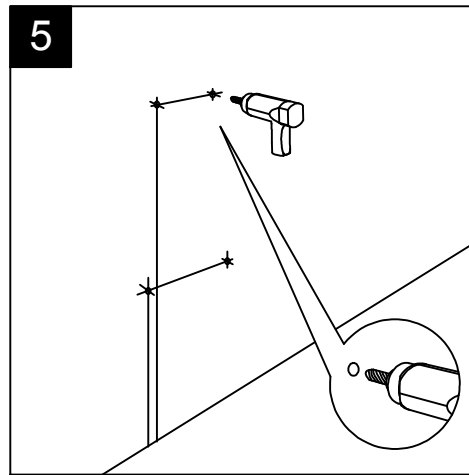

Giuda all'installazione dei vasi con cassetta monoblocco a colonna
Serie: TOUCH – OZ – BOX – GLASS – TIME

Installation guide for wc's with monoblock column cistern
Series: TOUCH – OZ – BOX – GLASS - TIME

①