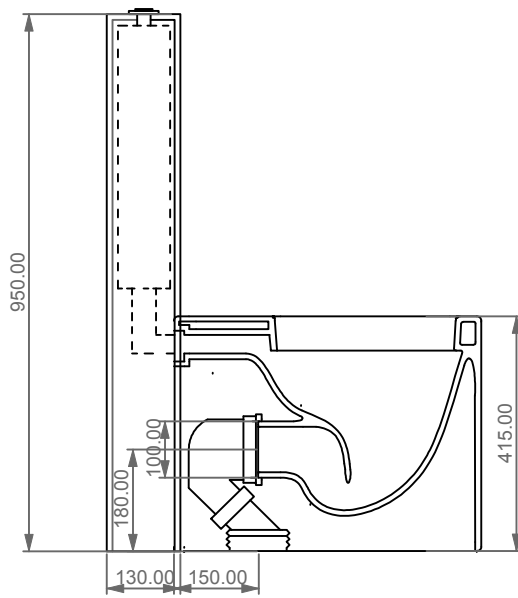

GSG

CERAMIC DESIGN

OZWC01 Vaso a terra Oz scarico a parete
 convertibile a pavimento con curva tecnica
 Oz wc back to wall, wall drain suitable
 for floor drain with technical elbow

OZCIMBL Cassetta a colonna per wc a terra Oz
 Column cistern to suite for Oz wc back to wall

Con connessione eccentrica per scarico a suolo.
 With outlying drainage connector for floor trap.

SECTION

FRONT

REAR

Designation Vaso monoblocco Oz Oz wc monoblock	<p>This drawing including the respected data may neither be duplicated nor modified nor altered without the consent of GSG Ceramic Design. The use of the data/technical drawings take place at users own risk and under exclusion of any liability of GSG Ceramic Design. The dimensions are not binding; products are subject to changes. Measurement shown may be subjected to small variations or are indicative.</p>
Scale 1:10	
cod. OZWC01 - OZCIMBL	

Giuda all'installazione dei vasi con cassetta monoblocco a colonna
Serie: TOUCH – OZ – BOX – GLASS – TIME

Installation guide for wc's with monoblock column cistern
Series: TOUCH – OZ – BOX – GLASS - TIME

①

Giuda all'installazione dei vasi con cassetta monoblocco a colonna

Serie: TOUCH – OZ – BOX – GLASS – TIME

Installation guide for wc's with monoblock column cistern

Series: TOUCH – OZ – BOX – GLASS - TIME