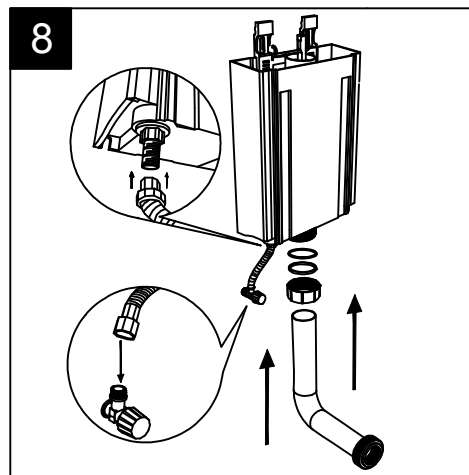

Giuda all'installazione dei vasi con cassetta monoblocco a colonna
Serie: TOUCH – OZ – BOX – GLASS – TIME

Installation guide for wc's with monoblock column cistern
Series: TOUCH – OZ – BOX – GLASS - TIME

①