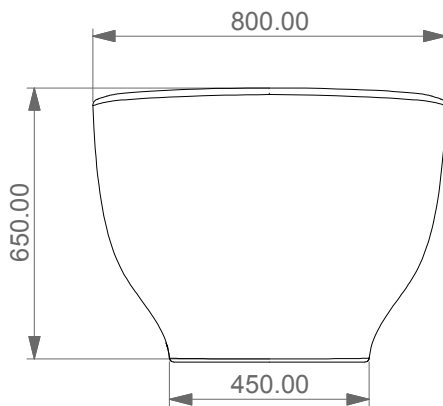

TOP

LEFT - SECTION

FRONT

**GSG**  
CERAMIC DESIGN

Vasca a parete o centro stanza  
in acrilico con troppopieno  
Buthtub free standing or back to wall  
in acrylic with overflow

<p>Designation Vasca a parete o centro stanza in acrilico con troppopieno Buthtub free standing or back to wall in acrylic with overflow</p>	<p><b>GSG</b> CERAMIC DESIGN</p>
<p>Scale 1:10</p>	<p>This drawing including the respectedata may neither be duplicated nor modified nor altered without the consent of GSG Ceramic Design. The use of the data/technical drawings take place at users own risk and under exclusion of any liability of GSG Ceramic Design.</p>
<p>cod. VAMO</p>	<p>The dimensions are not binding; products are subject to changes. Measurement shown may be subjected to small variations or are indicative.</p>