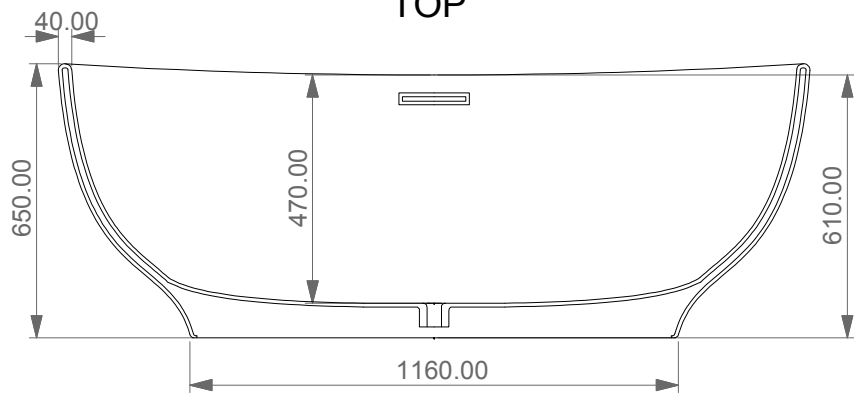

TOP

LEFT - SECTION

FRONT

**GSG**  
CERAMIC DESIGN

Vasca a parete o centro stanza  
in acrilico con troppopieno  
Buthtub free standing or back to wall  
in acrylic with overflow

<p>Designation Vasca a parete o centro stanza in acrilico con troppopieno Buthtub free standing or back to wall in acrylic with overflow</p>	<p><b>GSG</b> CERAMIC DESIGN</p>
<p>Scale 1:10</p>	<p>This drawing including the respectedata may neither be duplicated nor modified nor altered without the consent of GSG Ceramic Design. The use of the data/technical drawings take place at users own risk and under exclusion of any liability of GSG Ceramic Design.</p>
<p>cod. VAMO</p>	<p>The dimensions are not binding; products are subject to changes. Measurement shown may be subjected to small variations or are indicative.</p>