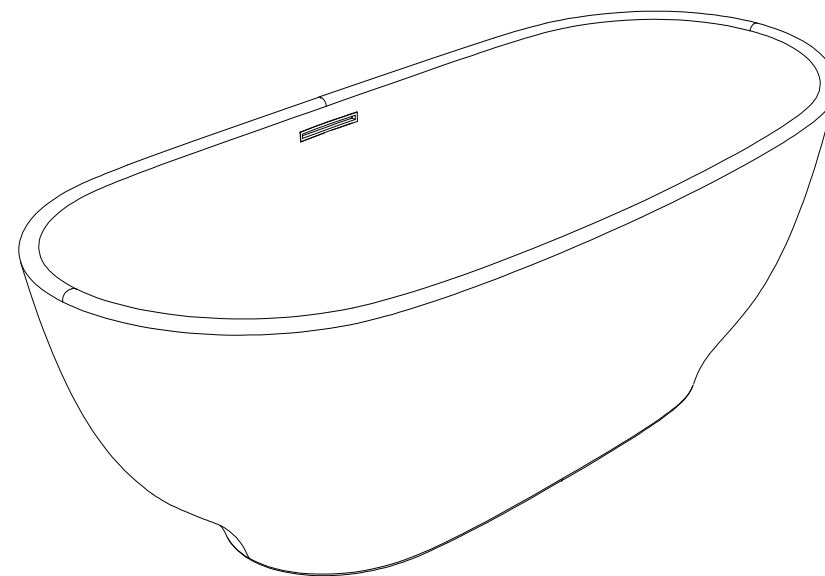

TOP

LEFT - SECTION

FRONT

**GSG**  
CERAMIC DESIGN

Vasca a parete o centro stanza  
in acrilico con troppopieno  
Buthtub free standing or back to wall  
in acrylic with overflow

<p>Designation Vasca a parete o centro stanza in acrilico con troppopieno Buthtub free standing or back to wall in acrylic with overflow</p>	<p><b>GSG</b> CERAMIC DESIGN</p>
<p>Scale 1:10</p>	<p>This drawing including the respectedata may neither be duplicated nor modified nor altered without the consent of GSG Ceramic Design. The use of the data/technical drawings take place at users own risk and under exclusion of any liability of GSG Ceramic Design.</p>
<p>cod. VAMO</p>	<p>The dimensions are not binding; products are subject to changes. Measurement shown may be subjected to small variations or are indicative.</p>