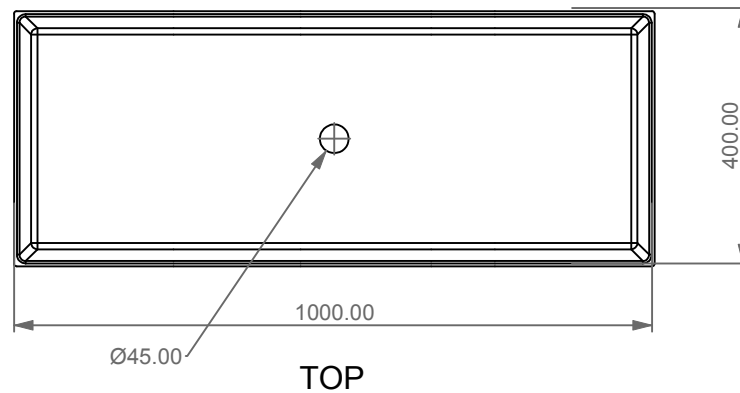

Lavabo Zenith bordo fino, cm 100
Zenith Washbasin cm 100 thin edge

FRONT

LEFT

SECTION

TOP

Designation Lavabo Zenith bordo fino, cm 100 Zenith Washbasin cm 100 thin edge	GSG CERAMIC DESIGN
Scale 1:10	This drawing including the respectedata may neither be duplicated nor modified nor altered without the consent of GSG Ceramic Design. The use of the data/technical drawings take place at users own risk and under exclusion of any liability of GSG Ceramic Design. The dimensions are not binding; products are subject to changes. Measurement shown may be subjected to small variations or are indicative.
cod. ZELAVFS100	