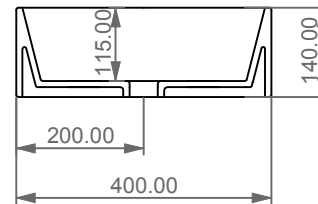

Lavabo Zenith bordo fino, cm 100
Zenith Washbasin cm 100 thin edge

FRONT

LEFT

SECTION

TOP

Designation Lavabo Zenith bordo fino, cm 100 Zenith Washbasin cm 100 thin edge	GSG CERAMIC DESIGN
Scale 1:10	This drawing including the respectedata may neither be duplicated nor modified nor altered without the consent of GSG Ceramic Design. The use of the data/technical drawings take place at users own risk and under exclusion of any liability of GSG Ceramic Design. The dimensions are not binding; products are subject to changes. Measurement shown may be subjected to small variations or are indicative.
cod. ZELAVFS100	