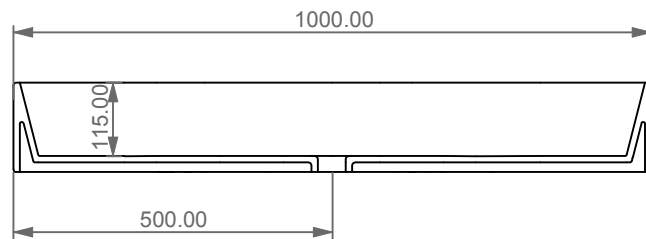

Lavabo Zenith bordo fino, cm 100
Zenith Washbasin cm 100 thin edge

FRONT

LEFT

SECTION

TOP

Designation Lavabo Zenith bordo fino, cm 100 Zenith Washbasin cm 100 thin edge	GSG CERAMIC DESIGN
Scale 1:10	This drawing including the respectedata may neither be duplicated nor modified nor altered without the consent of GSG Ceramic Design. The use of the data/technical drawings take place at users own risk and under exclusion of any liability of GSG Ceramic Design. The dimensions are not binding; products are subject to changes. Measurement shown may be subjected to small variations or are indicative.
cod. ZELAVFS100	