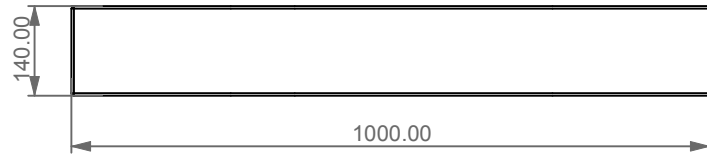

Lavabo Zenith bordo fino, cm 100
Zenith Washbasin cm 100 thin edge

FRONT

LEFT

SECTION

TOP

Designation Lavabo Zenith bordo fino, cm 100 Zenith Washbasin cm 100 thin edge	GSG CERAMIC DESIGN
Scale 1:10	This drawing including the respectedata may neither be duplicated nor modified nor altered without the consent of GSG Ceramic Design. The use of the data/technical drawings take place at users own risk and under exclusion of any liability of GSG Ceramic Design. The dimensions are not binding; products are subject to changes. Measurement shown may be subjected to small variations or are indicative.
cod. ZELAVFS100	