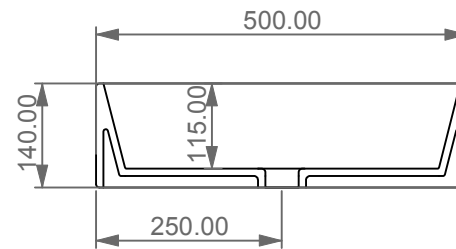

Lavabo Zenith bordo fino, cm 50
Zenith Washbasin cm 50 thin edge

FRONT

LEFT

TOP

SECTION

Designation Lavabo Zenith bordo fino, cm 50 Zenith Washbasin cm 50 thin edge	GSG CERAMIC DESIGN
Scale 1:10	This drawing including the respected data may neither be duplicated nor modified nor altered without the consent of GSG Ceramic Design. The use of the data/technical drawings take place at users own risk and under exclusion of any liability of GSG Ceramic Design. The dimensions are not binding; products are subject to changes. Measurement shown may be subjected to small variations or are indicative.
cod. ZELAVFS50	

Guida all'installazione dei lavabi d'appoggio centro-piano.

Serie: EASY - ZENITH - LIKE - TOUCH - BOX - TIME - RING - FLUT

Installation guide for free standing countertop washbasins.

Series: EASY - ZENITH - LIKE - TOUCH - BOX - TIME - RING - FLUT