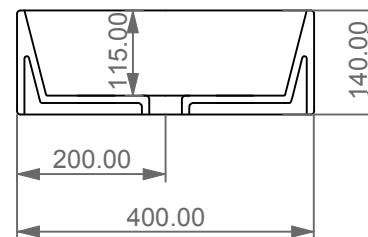

Lavabo Zenith bordo fino, cm 50
Zenith Washbasin cm 50 thin edge

FRONT

LEFT

TOP

SECTION

Designation Lavabo Zenith bordo fino, cm 50 Zenith Washbasin cm 50 thin edge	GSG CERAMIC DESIGN
Scale 1:10	This drawing including the respected data may neither be duplicated nor modified nor altered without the consent of GSG Ceramic Design. The use of the data/technical drawings take place at users own risk and under exclusion of any liability of GSG Ceramic Design. The dimensions are not binding; products are subject to changes. Measurement shown may be subjected to small variations or are indicative.
cod. ZELAVFS50	

Guida all'installazione dei lavabi d'appoggio centro-piano.

Serie: EASY - ZENITH - LIKE - TOUCH - BOX - TIME - RING - FLUT

Installation guide for free standing countertop washbasins.

Series: EASY - ZENITH - LIKE - TOUCH - BOX - TIME - RING - FLUT