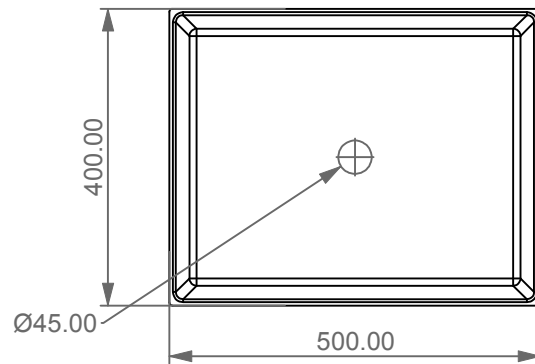

Lavabo Zenith bordo fino, cm 50
Zenith Washbasin cm 50 thin edge

FRONT

LEFT

TOP

SECTION

Designation Lavabo Zenith bordo fino, cm 50 Zenith Washbasin cm 50 thin edge	GSG CERAMIC DESIGN
Scale 1:10	This drawing including the respected data may neither be duplicated nor modified nor altered without the consent of GSG Ceramic Design. The use of the data/technical drawings take place at users own risk and under exclusion of any liability of GSG Ceramic Design. The dimensions are not binding; products are subject to changes. Measurement shown may be subjected to small variations or are indicative.
cod. ZELAVFS50	

Guida all'installazione dei lavabi d'appoggio centro-piano.

Serie: EASY - ZENITH - LIKE - TOUCH - BOX - TIME - RING - FLUT

Installation guide for free standing countertop washbasins.

Series: EASY - ZENITH - LIKE - TOUCH - BOX - TIME - RING - FLUT