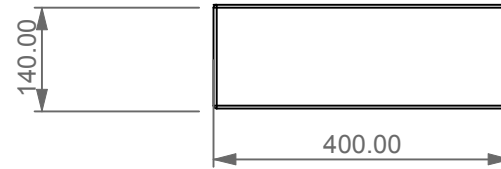

Lavabo Zenith bordo fino, cm 50
Zenith Washbasin cm 50 thin edge

FRONT

LEFT

TOP

SECTION

Designation Lavabo Zenith bordo fino, cm 50 Zenith Washbasin cm 50 thin edge	GSG CERAMIC DESIGN
Scale 1:10	This drawing including the respected data may neither be duplicated nor modified nor altered without the consent of GSG Ceramic Design. The use of the data/technical drawings take place at users own risk and under exclusion of any liability of GSG Ceramic Design. The dimensions are not binding; products are subject to changes. Measurement shown may be subjected to small variations or are indicative.
cod. ZELAVFS50	

Guida all'installazione dei lavabi d'appoggio centro-piano.

Serie: EASY - ZENITH - LIKE - TOUCH - BOX - TIME - RING - FLUT

Installation guide for free standing countertop washbasins.

Series: EASY - ZENITH - LIKE - TOUCH - BOX - TIME - RING - FLUT