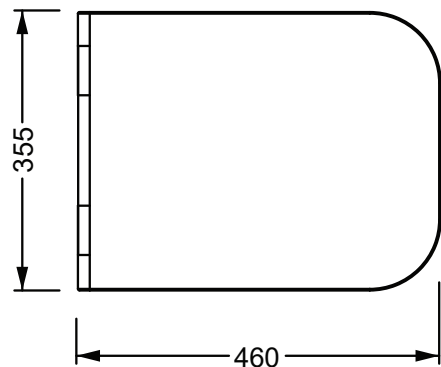

## DESCRIZIONE

Coprivaso sottile in Versagrit con chiusura rallentata e sgancio rapido.

*Slim Seat Cover in Versagrit, soft close and quick release.*

bianco lucido  
*white shiny*

**BRCOPRSLTICR 000**

**35,5x46xh3**

**3,3**

colorato  
*coloured*

**BRCOPRSLTICR XXX**

**35,5x46xh3**

**3,3**

Produttore: GSG ceramic design

Designer: Massimiliano Abati

Codice: BRCOPRSLTICR

Scala: 1:10

**GSG**  
CERAMIC DESIGN

**Web site**

This drawing including the respected data may neither be duplicated nor modified nor altered without the consent of GSG Ceramic Design. The use of the data/technical drawings take place at users own risk and under exclusion of any liability of GSG Ceramic Design. The dimensions are not binding; products are subject to changes. Measurement shown may be subjected to small variations or are indicative.