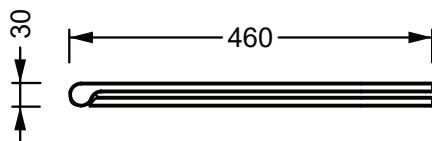

## DESCRIZIONE

Coprivaso sottile in Versagrit con chiusura rallentata e sgancio rapido.

*Slim Seat Cover in Versagrit, soft close and quick release.*

bianco lucido  
*white shiny*

**BRCOPRSLTICR 000**

**35,5x46xh3**

**3,3**

colorato  
*coloured*

**BRCOPRSLTICR XXX**

**35,5x46xh3**

**3,3**

Produttore: GSG ceramic design

Designer: Massimiliano Abati

Codice: BRCOPRSLTICR

Scala: 1:10

**GSG**  
CERAMIC DESIGN

**Web site**

This drawing including the respected data may neither be duplicated nor modified nor altered without the consent of GSG Ceramic Design. The use of the data/technical drawings take place at users own risk and under exclusion of any liability of GSG Ceramic Design. The dimensions are not binding; products are subject to changes. Measurement shown may be subjected to small variations or are indicative.