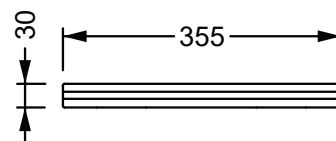

## DESCRIZIONE

Coprivaso sottile in Versagrit con chiusura rallentata e sgancio rapido.

*Slim Seat Cover in Versagrit, soft close and quick release.*

bianco lucido  
*white shiny*

**BRCOPRSLTICR 000**

**35,5x46xh3**

**3,3**

colorato  
*coloured*

**BRCOPRSLTICR XXX**

**35,5x46xh3**

**3,3**

Produttore: GSG ceramic design

Designer: Massimiliano Abati

Codice: BRCOPRSLTICR

Scala: 1:10

**GSG**  
CERAMIC DESIGN

**Web site**

This drawing including the respected data may neither be duplicated nor modified nor altered without the consent of GSG Ceramic Design. The use of the data/technical drawings take place at users own risk and under exclusion of any liability of GSG Ceramic Design. The dimensions are not binding; products are subject to changes. Measurement shown may be subjected to small variations or are indicative.