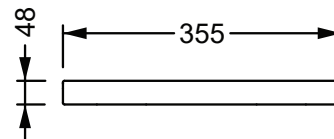

3,3

colorato
coloured

BRCOPRTICR XXX

35,5x45,5xh4,8

3,3

Produttore: GSG ceramic design

Designer: Massimiliano Abati

Codice: BRCOPRTICR

Scala: 1:10

GSG
CERAMIC DESIGN

Web site

This drawing including the respectedata may neither be duplicated nor modified nor altered without the consent of GSG Ceramic Design. The use of the data/technical drawings take place at users own risk and under exclusion of any liability of GSG Ceramic Design. The dimensions are not binding; products are subject to changes. Measurement shown may be subjected to small variations or are indicative.