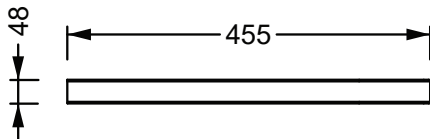

3,3

colorato
coloured

BRCOPRTICR XXX

35,5x45,5xh4,8

3,3

Produttore: GSG ceramic design

Designer: Massimiliano Abati

Codice: BRCOPRTICR

Scala: 1:10

GSG
CERAMIC DESIGN

Web site

This drawing including the respectedata may neither be duplicated nor modified nor altered without the consent of GSG Ceramic Design. The use of the data/technical drawings take place at users own risk and under exclusion of any liability of GSG Ceramic Design. The dimensions are not binding; products are subject to changes. Measurement shown may be subjected to small variations or are indicative.