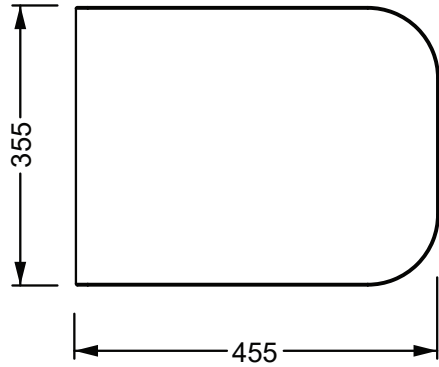

3,3

colorato
coloured

BRCOPRTICR XXX

35,5x45,5xh4,8

3,3

Produttore: GSG ceramic design

Designer: Massimiliano Abati

Codice: BRCOPRTICR

Scala: 1:10

GSG
CERAMIC DESIGN

Web site

This drawing including the respectedata may neither be duplicated nor modified nor altered without the consent of GSG Ceramic Design. The use of the data/technical drawings take place at users own risk and under exclusion of any liability of GSG Ceramic Design. The dimensions are not binding; products are subject to changes. Measurement shown may be subjected to small variations or are indicative.