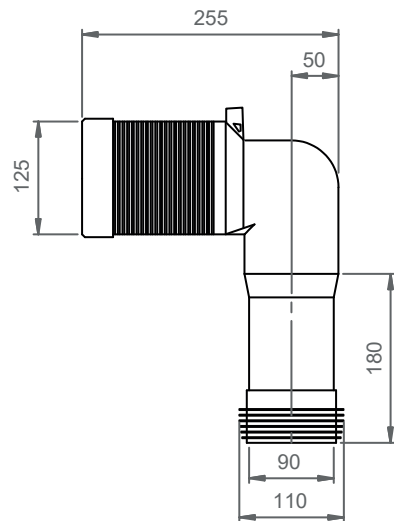

This drawing including the respected data may neither be duplicated nor modified nor altered without the consent of GSG Ceramic Design. The use of the data/technical drawings take place at users own risk and under exclusion of any liability of GSG Ceramic Design. The dimensions are not binding; products are subject to changes. Measurement shown may be subjected to small variations or are indicative.

### CURVA TECNICA "L" TAGLIABILE A MISURA

Raccordo per connettere WC carenati allo scarico a pavimento, tagliabile fino a 100mm. Solitamente usata nel range 60/140mm dal muro.  
Canale di uscita da diametro 90mm a 110mm.  
La curva è fornita con guarnizioni e staffa di fissaggio a parete.

### CUTTABLE PAN CONNECTOR "L" TYPE

To connect back to wall WC to the floor line. It can be adjusted by cutting until 100mm. Usually it is used in the range 60/140mm from the wall.  
Outlet diameter from 90mm to 110mm. Seal and wall fixing bracket included.

### RACCORDO ECCENTRICO 40MM

Raccordo utilizzato per connettere il WC alle condutture.  
Con 40mm di eccentricità e canale di uscita diametro 90mm.