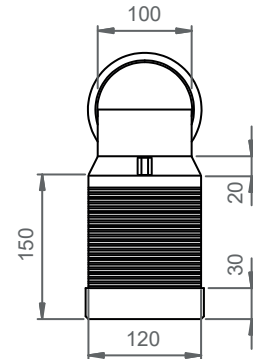

This drawing including the respected data may neither be duplicated nor modified nor altered without the consent of GSG Ceramic Design. The use of the data/technical drawings take place at users own risk and under exclusion of any liability of GSG Ceramic Design. The dimensions are not binding; products are subject to changes. Measurement shown may be subjected to small variations or are indicative.

### CURVA TECNICA "L" TAGLIABILE A MISURA

Raccordo per connettere WC carenati allo scarico a pavimento, tagliabile fino a 100mm. Solitamente usata nel range 60/140mm dal muro.  
Canale di uscita da diametro 90mm a 110mm.  
La curva è fornita con guarnizioni e staffa di fissaggio a parete.

### CUTTABLE PAN CONNECTOR "L" TYPE

To connect back to wall WC to the floor line. It can be adjusted by cutting until 100mm. Usually it is used in the range 60/140mm from the wall.  
Outlet diameter from 90mm to 110mm. Seal and wall fixing bracket included.

### RACCORDO ECCENTRICO 40MM

Raccordo utilizzato per connettere il WC alle condutture.  
Con 40mm di eccentricità e canale di uscita diametro 90mm.