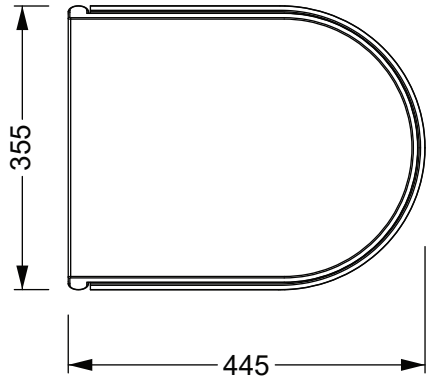

35,5x44,5xh3

3

colorato
coloured

CRCOPRSLTICR XXX

35,5x44,5xh3

3

Produttore: GSG ceramic design

Designer: Massimo Iosa Ghini

Codice: CRCOPRSLTICR

Scala: 1:10

GSG
CERAMIC DESIGN

Web site

This drawing including the respected data may neither be duplicated nor modified nor altered without the consent of GSG Ceramic Design. The use of the data/technical drawings take place at users own risk and under exclusion of any liability of GSG Ceramic Design. The dimensions are not binding; products are subject to changes. Measurement shown may be subjected to small variations or are indicative.