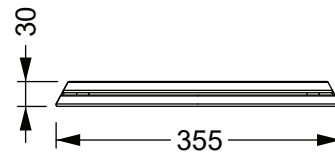

35,5x44,5xh3

3

colorato
coloured

CRCOPRSLTICR XXX

35,5x44,5xh3

3

Produttore: GSG ceramic design

Designer: Massimo Iosa Ghini

Codice: CRCOPRSLTICR

Scala: 1:10

GSG
CERAMIC DESIGN

Web site

This drawing including the respected data may neither be duplicated nor modified nor altered without the consent of GSG Ceramic Design. The use of the data/technical drawings take place at users own risk and under exclusion of any liability of GSG Ceramic Design. The dimensions are not binding; products are subject to changes. Measurement shown may be subjected to small variations or are indicative.