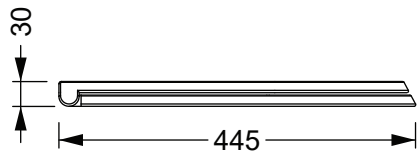

Cruise

GSG
CERAMIC DESIGN

DESCRIZIONE

Coprivaso sottile in Versagrit con chiusura rallentata e sgancio rapido.

Slim Seat Cover in Versagrit, soft close and quick release.

bianco lucido
white shiny

CRCOPRSLTICR 000

35,5x44,5xh3

3

colorato
coloured

CRCOPRSLTICR XXX

35,5x44,5xh3

3

Produttore: GSG ceramic design

Designer: Massimo Iosa Ghini

Codice: CRCOPRSLTICR

Scala: 1:10

GSG
CERAMIC DESIGN

Web site

This drawing including the respected data may neither be duplicated nor modified nor altered without the consent of GSG Ceramic Design. The use of the data/technical drawings take place at users own risk and under exclusion of any liability of GSG Ceramic Design. The dimensions are not binding; products are subject to changes. Measurement shown may be subjected to small variations or are indicative.