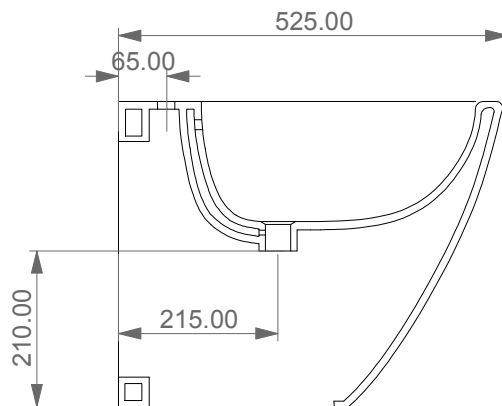

FRONT

LEFT

**GSG**  
CERAMIC DESIGN

Bidet a terra Like monoforo  
(senza foro, tre fori su richiesta)  
Like bidet back to wall one hole  
(no hole, three holes on request)

TOP

REAR

SECTION

Designation Bidet a terra Like monoforo (senza foro, tre fori su richiesta) Like bidet back to wall one hole (no hole, three holes on request)	
Scale 1:10	
cod. LKBI01	

This drawing including the respected data may neither be duplicated nor modified nor altered without the consent of GSG Ceramic Design. The use of the data/technical drawings take place at users own risk and under exclusion of any liability of GSG Ceramic Design. The dimensions are not binding; products are subject to changes. Measurement shown may be subjected to small variations or are indicative.