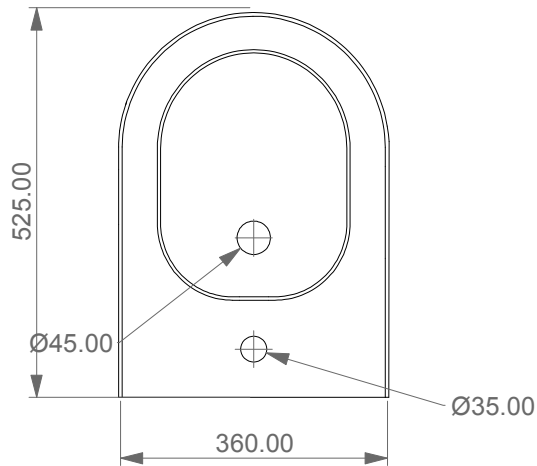

FRONT

LEFT

**GSG**  
CERAMIC DESIGN

Bidet a terra Like monoforo  
(senza foro, tre fori su richiesta)  
Like bidet back to wall one hole  
(no hole, three holes on request)

TOP

REAR

SECTION

Designation Bidet a terra Like monoforo (senza foro, tre fori su richiesta) Like bidet back to wall one hole (no hole, three holes on request)	
Scale 1:10	
cod. LKBI01	

This drawing including the respected data may neither be duplicated nor modified nor altered without the consent of GSG Ceramic Design. The use of the data/technical drawings take place at users own risk and under exclusion of any liability of GSG Ceramic Design. The dimensions are not binding; products are subject to changes. Measurement shown may be subjected to small variations or are indicative.