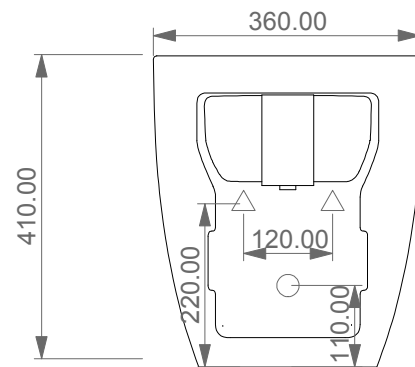

FRONT

LEFT

**GSG**  
CERAMIC DESIGN

Bidet a terra Like monoforo  
(senza foro, tre fori su richiesta)  
Like bidet back to wall one hole  
(no hole, three holes on request)

TOP

REAR

SECTION

Designation Bidet a terra Like monoforo (senza foro, tre fori su richiesta) Like bidet back to wall one hole (no hole, three holes on request)	
Scale 1:10	
cod. LKBI01	

This drawing including the respected data may neither be duplicated nor modified nor altered without the consent of GSG Ceramic Design. The use of the data/technical drawings take place at users own risk and under exclusion of any liability of GSG Ceramic Design. The dimensions are not binding; products are subject to changes. Measurement shown may be subjected to small variations or are indicative.