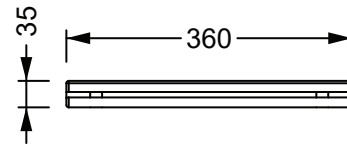

## DESCRIZIONE

Coprivaso sottile in Versagrit con chiusura rallentata e sgancio rapido.

*Slim Seat Cover in Versagrit, soft close and quick release.*

bianco lucido  
*white shiny*

**LKCOPRSLTICR 000**

**36x44xh3,5**

**3**

colorato  
*coloured*

**LKCOPRSLTICR XXX**

**36x44xh3,5**

**3**

Produttore: GSG ceramic design

Designer: Massimiliano Abati

Codice: LKCOPRSLTICR

Scala: 1:10

**GSG**  
CERAMIC DESIGN  
**Web site**

This drawing including the respectedata may neither be duplicated nor modified nor altered without the consent of GSG Ceramic Design. The use of the data/technical drawings take place at users own risk and under exclusion of any liability of GSG Ceramic Design. The dimensions are not binding; products are subject to changes. Measurement shown may be subjected to small variations or are indicative.