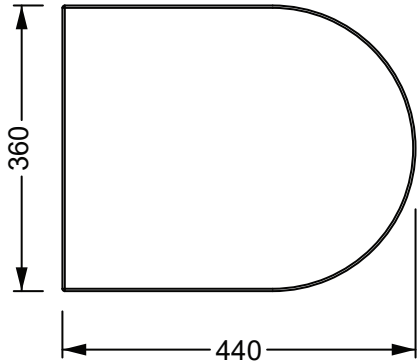

## DESCRIZIONE

Coprivaso sottile in Versagrit con chiusura rallentata e sgancio rapido.

*Slim Seat Cover in Versagrit, soft close and quick release.*

bianco lucido  
*white shiny*

**LKCOPRSLTICR 000**

**36x44xh3,5**

**3**

colorato  
*coloured*

**LKCOPRSLTICR XXX**

**36x44xh3,5**

**3**

Produttore: GSG ceramic design

Designer: Massimiliano Abati

Codice: LKCOPRSLTICR

Scala: 1:10

**GSG**  
CERAMIC DESIGN  
**Web site**

This drawing including the respectedata may neither be duplicated nor modified nor altered without the consent of GSG Ceramic Design. The use of the data/technical drawings take place at users own risk and under exclusion of any liability of GSG Ceramic Design. The dimensions are not binding; products are subject to changes. Measurement shown may be subjected to small variations or are indicative.