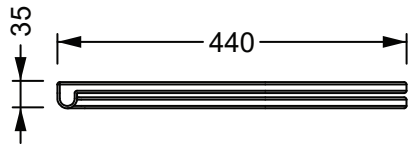

## DESCRIZIONE

Coprivaso sottile in Versagrit con chiusura rallentata e sgancio rapido.

*Slim Seat Cover in Versagrit, soft close and quick release.*

bianco lucido  
*white shiny*

**LKCOPRSLTICR 000**

**36x44xh3,5**

**3**

colorato  
*coloured*

**LKCOPRSLTICR XXX**

**36x44xh3,5**

**3**

Produttore: GSG ceramic design

Designer: Massimiliano Abati

Codice: LKCOPRSLTICR

Scala: 1:10

**GSG**  
CERAMIC DESIGN  
**Web site**

This drawing including the respectedata may neither be duplicated nor modified nor altered without the consent of GSG Ceramic Design. The use of the data/technical drawings take place at users own risk and under exclusion of any liability of GSG Ceramic Design. The dimensions are not binding; products are subject to changes. Measurement shown may be subjected to small variations or are indicative.