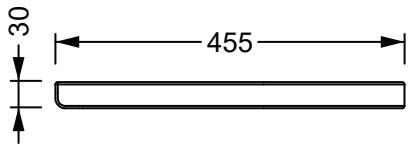

3

colorato
coloured

LKCOPRTICR XXX

36x45,5xh3

3

Produttore: GSG ceramic design

Designer: Massimiliano Abati

Codice: LKCOPRTICR

Scala: 1:10

GSG
CERAMIC DESIGN

Web site

This drawing including the respectedata may neither be duplicated nor modified nor altered without the consent of GSG Ceramic Design. The use of the data/technical drawings take place at users own risk and under exclusion of any liability of GSG Ceramic Design. The dimensions are not binding; products are subject to changes. Measurement shown may be subjected to small variations or are indicative.