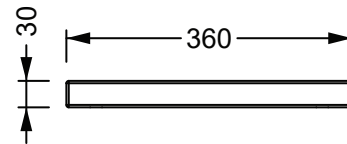

3

colorato
coloured

LKCOPRTICR XXX

36x45,5xh3

3

Produttore: GSG ceramic design

Designer: Massimiliano Abati

Codice: LKCOPRTICR

Scala: 1:10

GSG
CERAMIC DESIGN

Web site

This drawing including the respectedata may neither be duplicated nor modified nor altered without the consent of GSG Ceramic Design. The use of the data/technical drawings take place at users own risk and under exclusion of any liability of GSG Ceramic Design. The dimensions are not binding; products are subject to changes. Measurement shown may be subjected to small variations or are indicative.