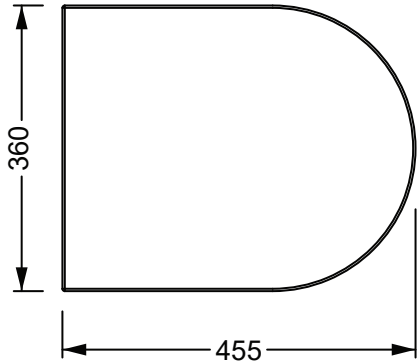

3

colorato
coloured

LKCOPRTICR XXX

36x45,5xh3

3

Produttore: GSG ceramic design

Designer: Massimiliano Abati

Codice: LKCOPRTICR

Scala: 1:10

GSG
CERAMIC DESIGN

Web site

This drawing including the respectedata may neither be duplicated nor modified nor altered without the consent of GSG Ceramic Design. The use of the data/technical drawings take place at users own risk and under exclusion of any liability of GSG Ceramic Design. The dimensions are not binding; products are subject to changes. Measurement shown may be subjected to small variations or are indicative.