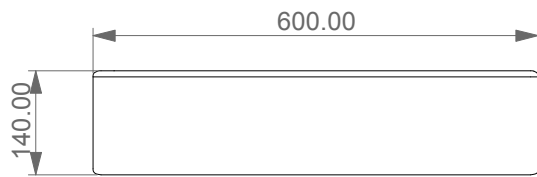

Lavabo Like cm 60 bordo fino.
Like Washbasin cm 60 edge up.

FRONT

LEFT

TOP

SECTION

Designation	
Lavabo Like cm 60 bordo fino. Like Washbasin cm 60 edge up.	
Scale 1:10	
cod. LKLAVFSBF60	<p>This drawing including the respected data may neither be duplicated nor modified nor altered without the consent of GSG Ceramic Design. The use of the data/technical drawings take place at users own risk and under exclusion of any liability of GSG Ceramic Design.</p> <p>The dimensions are not binding; products are subject to changes. Measurement shown may be subjected to small variations or are indicative.</p>