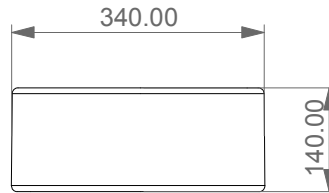

Lavabo Like cm 60 bordo fino.
Like Washbasin cm 60 edge up.

FRONT

LEFT

TOP

SECTION

Designation	
Lavabo Like cm 60 bordo fino. Like Washbasin cm 60 edge up.	
Scale 1:10	
cod. LKLAVFSBF60	<p>This drawing including the respected data may neither be duplicated nor modified nor altered without the consent of GSG Ceramic Design. The use of the data/technical drawings take place at users own risk and under exclusion of any liability of GSG Ceramic Design.</p> <p>The dimensions are not binding; products are subject to changes. Measurement shown may be subjected to small variations or are indicative.</p>