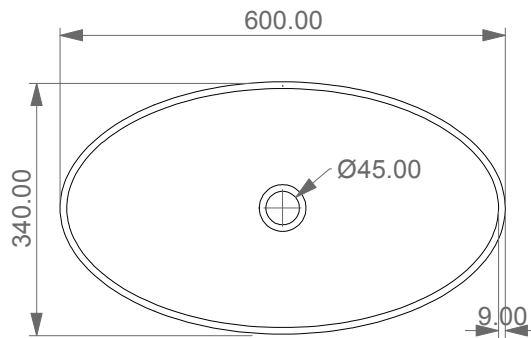

Lavabo Like cm 60 bordo fino.
Like Washbasin cm 60 edge up.

FRONT

LEFT

TOP

SECTION

Designation	
Lavabo Like cm 60 bordo fino. Like Washbasin cm 60 edge up.	
Scale 1:10	
cod. LKLAVFSBF60	<p>This drawing including the respected data may neither be duplicated nor modified nor altered without the consent of GSG Ceramic Design. The use of the data/technical drawings take place at users own risk and under exclusion of any liability of GSG Ceramic Design.</p> <p>The dimensions are not binding; products are subject to changes. Measurement shown may be subjected to small variations or are indicative.</p>