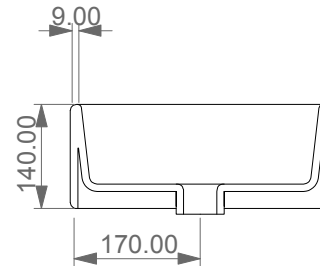

Lavabo Like cm 60 bordo fino.
Like Washbasin cm 60 edge up.

FRONT

LEFT

TOP

SECTION

Designation	
Lavabo Like cm 60 bordo fino. Like Washbasin cm 60 edge up.	
Scale 1:10	
cod. LKLAVFSBF60	<p>This drawing including the respected data may neither be duplicated nor modified nor altered without the consent of GSG Ceramic Design. The use of the data/technical drawings take place at users own risk and under exclusion of any liability of GSG Ceramic Design.</p> <p>The dimensions are not binding; products are subject to changes. Measurement shown may be subjected to small variations or are indicative.</p>