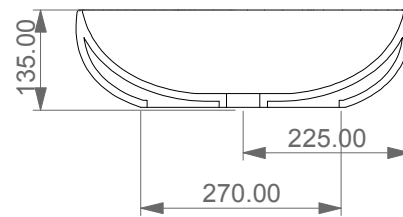

Lavabo Easy tondo bordo fino, cm Ø45.
Easy Washbasin Round cm Ø45 thin edge.

FRONT

LEFT

TOP

SECTION

Designation
Lavabo Easy tondo bordo fino,
cm Ø45.
Easy Washbasin Round
cm Ø45 thin edge.

Scale
1:10

cod. EALAVRO45

This drawing including the respected data may neither be duplicated nor modified nor altered without the consent of GSG Ceramic Design. The use of the data/technical drawings take place at users own risk and under exclusion of any liability of GSG Ceramic Design. The dimensions are not binding; products are subject to changes. Measurement shown may be subjected to small variations or are indicative.