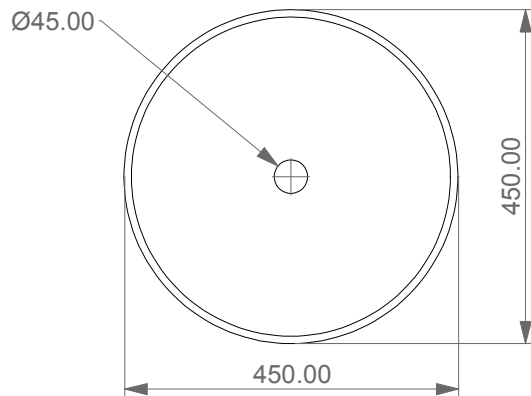

Lavabo Easy tondo bordo fino, cm Ø45.
Easy Washbasin Round cm Ø45 thin edge.

FRONT

LEFT

TOP

SECTION

Designation
Lavabo Easy tondo bordo fino,
cm Ø45.
Easy Washbasin Round
cm Ø45 thin edge.

Scale
1:10

cod. EALAVRO45

This drawing including the respected data may neither be duplicated nor modified nor altered without the consent of GSG Ceramic Design. The use of the data/technical drawings take place at users own risk and under exclusion of any liability of GSG Ceramic Design. The dimensions are not binding; products are subject to changes. Measurement shown may be subjected to small variations or are indicative.