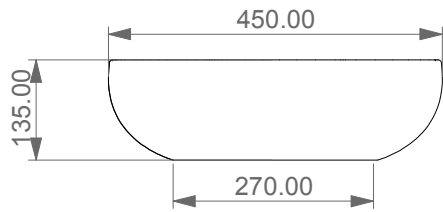

Lavabo Easy tondo bordo fino, cm Ø45.
Easy Washbasin Round cm Ø45 thin edge.

FRONT

LEFT

TOP

SECTION

Designation
Lavabo Easy tondo bordo fino,
cm Ø45.
Easy Washbasin Round
cm Ø45 thin edge.

Scale
1:10

cod. EALAVRO45

This drawing including the respected data may neither be duplicated nor modified nor altered without the consent of GSG Ceramic Design. The use of the data/technical drawings take place at users own risk and under exclusion of any liability of GSG Ceramic Design. The dimensions are not binding; products are subject to changes. Measurement shown may be subjected to small variations or are indicative.