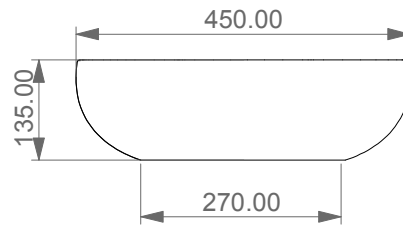

Lavabo Easy tondo bordo fino, cm Ø45.
Easy Washbasin Round cm Ø45 thin edge.

FRONT

LEFT

TOP

SECTION

Designation
Lavabo Easy tondo bordo fino,
cm Ø45.
Easy Washbasin Round
cm Ø45 thin edge.

Scale
1:10

cod. EALAVRO45

This drawing including the respected data may neither be duplicated nor modified nor altered without the consent of GSG Ceramic Design. The use of the data/technical drawings take place at users own risk and under exclusion of any liability of GSG Ceramic Design. The dimensions are not binding; products are subject to changes. Measurement shown may be subjected to small variations or are indicative.