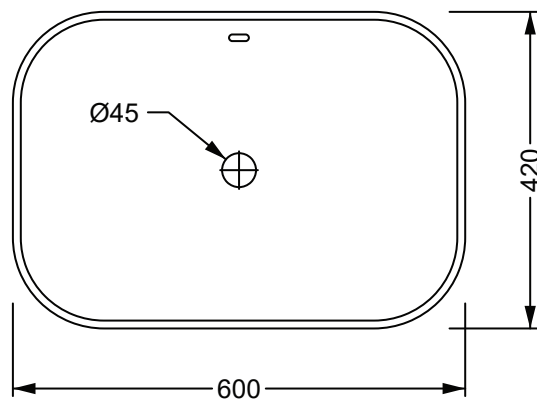

DESCRIZIONE

Lavabo Easy rettangolare bordo fino, cm 60 con troppo pieno.

Easy Washbasin rectangular cm 60 thin edge with overflow

COD

CM

KG

bianco lucido
white shiny

EALAVTP60 000

60x42

14

colorato
coloured

EALAVTP60 XXX

60x42

14

Produttore: GSG ceramic design

Designer: Massimiliano Abati

Codice: EALAVTP60

Scala: 1:10

GSG
CERAMIC DESIGN

Web site

This drawing including the respected data may neither be duplicated nor modified nor altered without the consent of GSG Ceramic Design. The use of the data/technical drawings take place at users own risk and under exclusion of any liability of GSG Ceramic Design. The dimensions are not binding; products are subject to changes. Measurement shown may be subjected to small variations or are indicative.