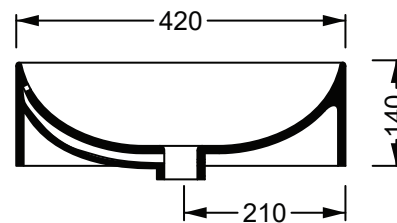

DESCRIZIONE

Lavabo Easy rettangolare bordo fino, cm 60 con troppo pieno.

Easy Washbasin rectangular cm 60 thin edge with overflow

COD

CM

KG

bianco lucido
white shiny

EALAVTP60 000

60x42

14

colorato
coloured

EALAVTP60 XXX

60x42

14

Produttore: GSG ceramic design

Designer: Massimiliano Abati

Codice: EALAVTP60

Scala: 1:10

GSG
CERAMIC DESIGN

Web site

This drawing including the respected data may neither be duplicated nor modified nor altered without the consent of GSG Ceramic Design. The use of the data/technical drawings take place at users own risk and under exclusion of any liability of GSG Ceramic Design. The dimensions are not binding; products are subject to changes. Measurement shown may be subjected to small variations or are indicative.