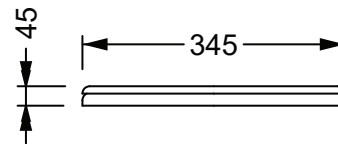

## DESCRIZIONE

Coprivaso in poliestere con cerniere cromate.  
*Polyester Seat Cover with chromed hinges.*

bianco lucido  
*white shiny*

**TICOPRCC 000**

**34,5x44,5xh4,5**

**3,5**

Produttore: GSG ceramic design

Designer: Massimiliano Abati

Codice: TICOPRCC

Scala: 1:10

**GSG**  
CERAMIC DESIGN

**Web site**

This drawing including the respected data may neither be duplicated nor modified nor altered without the consent of GSG Ceramic Design. The use of the data/technical drawings take place at users own risk and under exclusion of any liability of GSG Ceramic Design. The dimensions are not binding; products are subject to changes. Measurement shown may be subjected to small variations or are indicative.