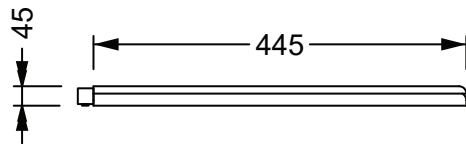

## DESCRIZIONE

Coprivaso in poliestere con cerniere cromate.  
*Polyester Seat Cover with chromed hinges.*

bianco lucido  
*white shiny*

**TICOPRCC 000**

**34,5x44,5xh4,5**

**3,5**

Produttore: GSG ceramic design

Designer: Massimiliano Abati

Codice: TICOPRCC

Scala: 1:10

**GSG**  
CERAMIC DESIGN

**Web site**

This drawing including the respected data may neither be duplicated nor modified nor altered without the consent of GSG Ceramic Design. The use of the data/technical drawings take place at users own risk and under exclusion of any liability of GSG Ceramic Design. The dimensions are not binding; products are subject to changes. Measurement shown may be subjected to small variations or are indicative.