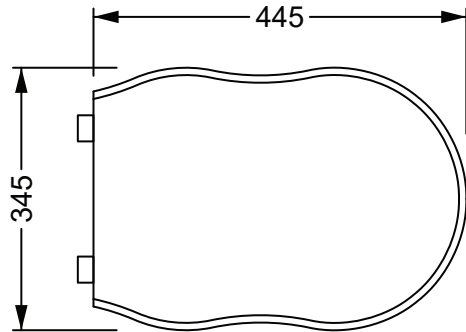

## DESCRIZIONE

Coprivaso in poliestere con cerniere cromate.  
*Polyester Seat Cover with chromed hinges.*

bianco lucido  
*white shiny*

**TICOPRCC 000**

**34,5x44,5xh4,5**

**3,5**

Produttore: GSG ceramic design

Designer: Massimiliano Abati

Codice: TICOPRCC

Scala: 1:10

**GSG**  
CERAMIC DESIGN

**Web site**

This drawing including the respected data may neither be duplicated nor modified nor altered without the consent of GSG Ceramic Design. The use of the data/technical drawings take place at users own risk and under exclusion of any liability of GSG Ceramic Design. The dimensions are not binding; products are subject to changes. Measurement shown may be subjected to small variations or are indicative.