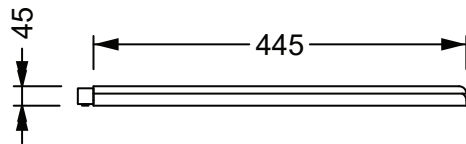

DESCRIZIONE

COD

CM

KG

Coprivaso in poliestere con cerniere cromo e chiusura rallentata.

Polyester Seat Cover with chromed hinges and soft closing.

bianco lucido
white shiny

TICOPRCCR 000

34,5x44,5xh4,5

4

Produttore: GSG ceramic design

Designer: Massimiliano Abati

Codice: TICOPRCCR

Scala: 1:10

GSG
CERAMIC DESIGN
Web site

This drawing including the respected data may neither be duplicated nor modified nor altered without the consent of GSG Ceramic Design. The use of the data/technical drawings take place at users own risk and under exclusion of any liability of GSG Ceramic Design. The dimensions are not binding; products are subject to changes. Measurement shown may be subjected to small variations or are indicative.