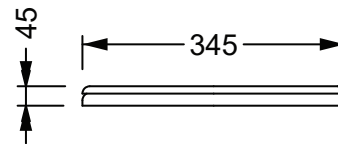

DESCRIZIONE

COD

CM

KG

Coprivaso in poliestere con cerniere cromo e chiusura rallentata.

Polyester Seat Cover with chromed hinges and soft closing.

bianco lucido
white shiny

TICOPRCCR 000

34,5x44,5xh4,5

4

Produttore: GSG ceramic design

Designer: Massimiliano Abati

Codice: TICOPRCCR

Scala: 1:10

GSG
CERAMIC DESIGN
Web site

This drawing including the respected data may neither be duplicated nor modified nor altered without the consent of GSG Ceramic Design. The use of the data/technical drawings take place at users own risk and under exclusion of any liability of GSG Ceramic Design. The dimensions are not binding; products are subject to changes. Measurement shown may be subjected to small variations or are indicative.