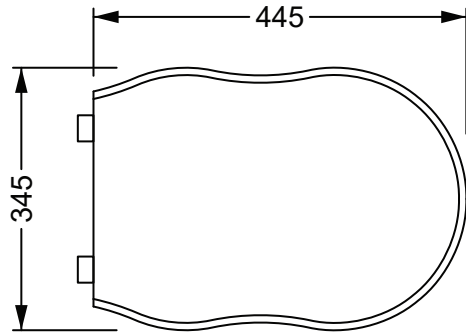

DESCRIZIONE

COD

CM

KG

Coprivaso in poliestere con cerniere cromo e chiusura rallentata.

Polyester Seat Cover with chromed hinges and soft closing.

bianco lucido
white shiny

TICOPRCCR 000

34,5x44,5xh4,5

4

Produttore: GSG ceramic design

Designer: Massimiliano Abati

Codice: TICOPRCCR

Scala: 1:10

GSG
CERAMIC DESIGN
Web site

This drawing including the respected data may neither be duplicated nor modified nor altered without the consent of GSG Ceramic Design. The use of the data/technical drawings take place at users own risk and under exclusion of any liability of GSG Ceramic Design. The dimensions are not binding; products are subject to changes. Measurement shown may be subjected to small variations or are indicative.