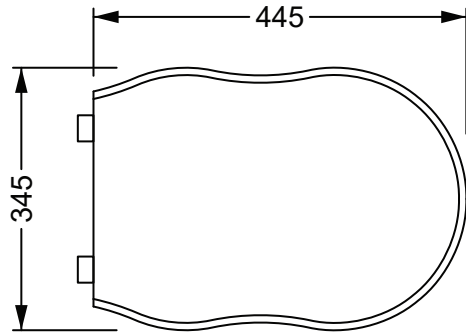

DESCRIZIONE

COD

CM

KG

Coprivaso in poliestere con cerniere oro e chiusura rallentata.

Polyester Seat Cover with golden hinges and soft closing.

bianco lucido
white shiny

TICOPRCOCR 000

34,5x44,5xh4,5

4

Produttore: GSG ceramic design

Designer: Massimiliano Abati

Codice: TICOPRCOCR

Scala: 1:10

GSG
CERAMIC DESIGN
Web site

This drawing including the respected data may neither be duplicated nor modified nor altered without the consent of GSG Ceramic Design. The use of the data/technical drawings take place at users own risk and under exclusion of any liability of GSG Ceramic Design. The dimensions are not binding; products are subject to changes. Measurement shown may be subjected to small variations or are indicative.