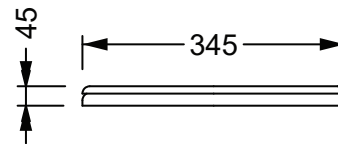

DESCRIZIONE

COD

CM

KG

Coprivaso in poliestere con cerniere oro e chiusura rallentata.

Polyester Seat Cover with golden hinges and soft closing.

bianco lucido
white shiny

TICOPRCOCR 000

34,5x44,5xh4,5

4

Produttore: GSG ceramic design

Designer: Massimiliano Abati

Codice: TICOPRCOCR

Scala: 1:10

GSG
CERAMIC DESIGN
Web site

This drawing including the respected data may neither be duplicated nor modified nor altered without the consent of GSG Ceramic Design. The use of the data/technical drawings take place at users own risk and under exclusion of any liability of GSG Ceramic Design. The dimensions are not binding; products are subject to changes. Measurement shown may be subjected to small variations or are indicative.