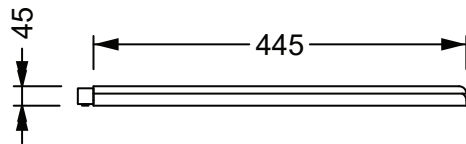

DESCRIZIONE

COD

CM

KG

Coprivaso in poliestere con cerniere oro e chiusura rallentata.

Polyester Seat Cover with golden hinges and soft closing.

bianco lucido
white shiny

TICOPRCOCR 000

34,5x44,5xh4,5

4

Produttore: GSG ceramic design

Designer: Massimiliano Abati

Codice: TICOPRCOCR

Scala: 1:10

GSG
CERAMIC DESIGN
Web site

This drawing including the respected data may neither be duplicated nor modified nor altered without the consent of GSG Ceramic Design. The use of the data/technical drawings take place at users own risk and under exclusion of any liability of GSG Ceramic Design. The dimensions are not binding; products are subject to changes. Measurement shown may be subjected to small variations or are indicative.