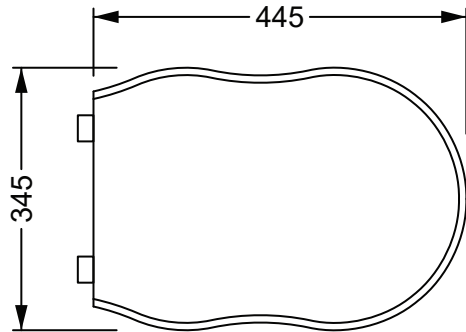

DESCRIZIONE

Coprivaso in legno massello faggio (finitura noce) con cerniere cromo e chiusura rallentata.

Wooden Seat Cover beech (wal nut finishes) with chromed hinges and soft closing.

Finitura noce
Wal nut finishes

TICOPRLECCCR

34,5x44,5xh4,5

4

Produttore: GSG ceramic design
Designer: Massimiliano Abati
Codice: TICOPRLECCCR
Scala: 1:10

GSG
CERAMIC DESIGN
Web site

This drawing including the respectedata may neither be duplicated nor modified nor altered without the consent of GSG Ceramic Design. The use of the data/technical drawings take place at users own risk and under exclusion of any liability of GSG Ceramic Design. The dimensions are not binding; products are subject to changes. Measurement shown may be subjected to small variations or are indicative.