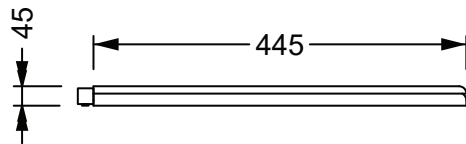

DESCRIZIONE

Coprivaso in legno massello faggio (finitura noce) con cerniere cromo e chiusura rallentata.

Wooden Seat Cover beech (wal nut finishes) with chromed hinges and soft closing.

Finitura noce
Wal nut finishes

TICOPRLECCCR

34,5x44,5xh4,5

4

Produttore: GSG ceramic design
Designer: Massimiliano Abati
Codice: TICOPRLECCCR
Scala: 1:10

GSG
CERAMIC DESIGN
Web site

This drawing including the respectedata may neither be duplicated nor modified nor altered without the consent of GSG Ceramic Design. The use of the data/technical drawings take place at users own risk and under exclusion of any liability of GSG Ceramic Design. The dimensions are not binding; products are subject to changes. Measurement shown may be subjected to small variations or are indicative.