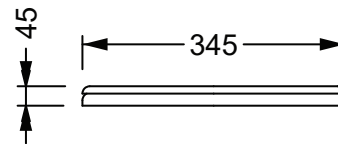

DESCRIZIONE

Coprivaso in legno massello faggio (finitura noce) con cerniere cromo e chiusura rallentata.

Wooden Seat Cover beech (wal nut finishes) with chromed hinges and soft closing.

Finitura noce
Wal nut finishes

TICOPRLECCCR

34,5x44,5xh4,5

4

Produttore: GSG ceramic design
Designer: Massimiliano Abati
Codice: TICOPRLECCCR
Scala: 1:10

GSG
CERAMIC DESIGN
Web site

This drawing including the respectedata may neither be duplicated nor modified nor altered without the consent of GSG Ceramic Design. The use of the data/technical drawings take place at users own risk and under exclusion of any liability of GSG Ceramic Design. The dimensions are not binding; products are subject to changes. Measurement shown may be subjected to small variations or are indicative.