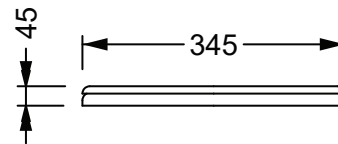

COD

TICOPRLECOCR

CM

34,5x44,5xh4,5

KG

4

Produttore: GSG ceramic design

Designer: Massimiliano Abati

Codice: TICOPRLECOCR

Scala: 1:10

**GSG**  
CERAMIC DESIGN

Web site

This drawing including the respected data may neither be duplicated nor modified nor altered without the consent of GSG Ceramic Design. The use of the data/technical drawings take place at users own risk and under exclusion of any liability of GSG Ceramic Design. The dimensions are not binding; products are subject to changes. Measurement shown may be subjected to small variations or are indicative.