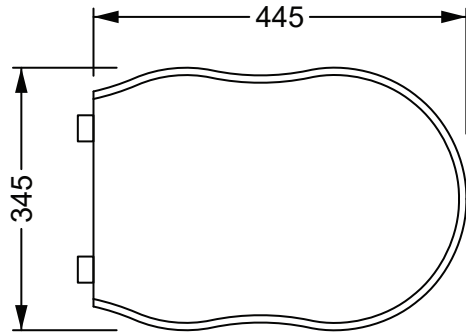

COD

TICOPRLECOCR

CM

34,5x44,5xh4,5

KG

4

Produttore: GSG ceramic design

Designer: Massimiliano Abati

Codice: TICOPRLECOCR

Scala: 1:10

**GSG**  
CERAMIC DESIGN

Web site

This drawing including the respected data may neither be duplicated nor modified nor altered without the consent of GSG Ceramic Design. The use of the data/technical drawings take place at users own risk and under exclusion of any liability of GSG Ceramic Design. The dimensions are not binding; products are subject to changes. Measurement shown may be subjected to small variations or are indicative.