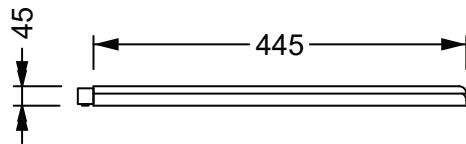

COD

TICOPRLECOCR

CM

34,5x44,5xh4,5

KG

4

Produttore: GSG ceramic design

Designer: Massimiliano Abati

Codice: TICOPRLECOCR

Scala: 1:10

**GSG**  
CERAMIC DESIGN

Web site

This drawing including the respected data may neither be duplicated nor modified nor altered without the consent of GSG Ceramic Design. The use of the data/technical drawings take place at users own risk and under exclusion of any liability of GSG Ceramic Design. The dimensions are not binding; products are subject to changes. Measurement shown may be subjected to small variations or are indicative.