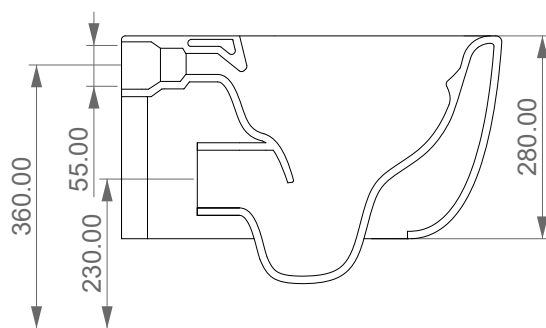

FRONT

LEFT

TOP

REAR

GSG
CERAMIC DESIGN

Vaso Hit sospeso senza brida
con sistema di scarico Smart Clean
Hit wc wall-hung rimless
with Smart Clean flushing system

SECTION

Designation
Vaso Hit sospeso senza brida
con sistema di scarico Smart Clean
Hit wc wall-hung rimless
with Smart Clean flushing system

Scale
1:10

cod. HIWCSO

GSG
CERAMIC DESIGN

This drawing including the respective data may neither be duplicated nor modified nor altered without the consent of GSG Ceramic Design. The use of the data/technical drawings take place at users own risk and under exclusion of any liability of GSG Ceramic Design. The dimensions are not binding; products are subject to changes. Measurement shown may be subjected to small variations or are indicative.