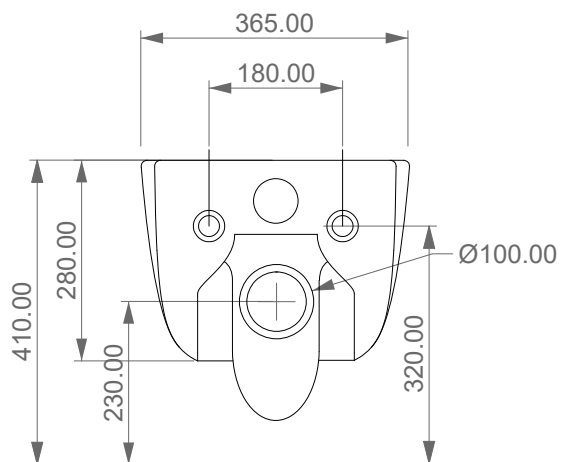

FRONT

LEFT

TOP

REAR

GSG
CERAMIC DESIGN

Vaso Hit sospeso senza brida
con sistema di scarico Smart Clean
Hit wc wall-hung rimless
with Smart Clean flushing system

SECTION

Designation
Vaso Hit sospeso senza brida
con sistema di scarico Smart Clean
Hit wc wall-hung rimless
with Smart Clean flushing system

Scale
1:10

cod. HIWCSO

GSG
CERAMIC DESIGN

This drawing including the respective data may neither be duplicated nor modified nor altered without the consent of GSG Ceramic Design. The use of the data/technical drawings take place at users own risk and under exclusion of any liability of GSG Ceramic Design. The dimensions are not binding; products are subject to changes. Measurement shown may be subjected to small variations or are indicative.