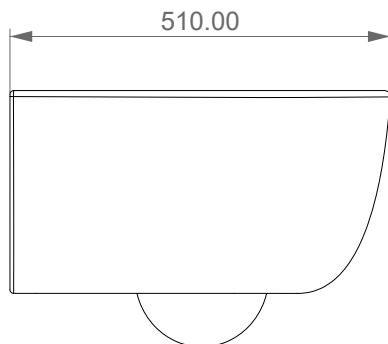

FRONT

LEFT

TOP

REAR

GSG
CERAMIC DESIGN

Vaso Hit sospeso senza brida
con sistema di scarico Smart Clean
Hit wc wall-hung rimless
with Smart Clean flushing system

SECTION

Designation
Vaso Hit sospeso senza brida
con sistema di scarico Smart Clean
Hit wc wall-hung rimless
with Smart Clean flushing system

Scale
1:10

cod. HIWCSO

GSG
CERAMIC DESIGN

This drawing including the respective data may neither be duplicated nor modified nor altered without the consent of GSG Ceramic Design. The use of the data/technical drawings take place at users own risk and under exclusion of any liability of GSG Ceramic Design. The dimensions are not binding; products are subject to changes. Measurement shown may be subjected to small variations or are indicative.