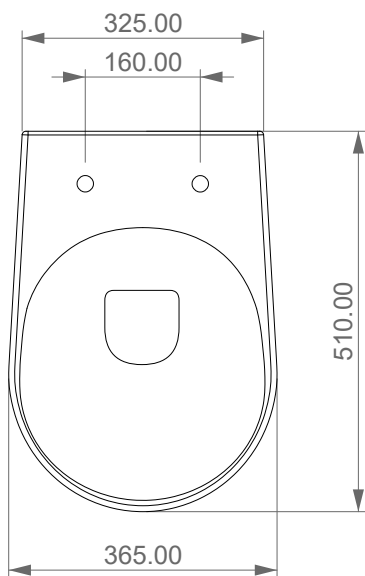

FRONT

LEFT

TOP

REAR

GSG
CERAMIC DESIGN

Vaso Hit sospeso senza brida
con sistema di scarico Smart Clean
Hit wc wall-hung rimless
with Smart Clean flushing system

SECTION

Designation
Vaso Hit sospeso senza brida
con sistema di scarico Smart Clean
Hit wc wall-hung rimless
with Smart Clean flushing system

Scale
1:10

cod. HIWCSO

GSG
CERAMIC DESIGN

This drawing including the respective data may neither be duplicated nor modified nor altered without the consent of GSG Ceramic Design. The use of the data/technical drawings take place at users own risk and under exclusion of any liability of GSG Ceramic Design. The dimensions are not binding; products are subject to changes. Measurement shown may be subjected to small variations or are indicative.