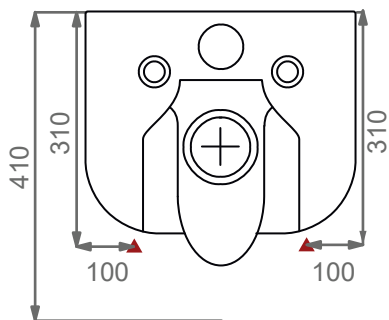

*WC wall-hung rimless with Eco Clean flushing system.
Accessory for fixing kit ACS40 included.
Seat Cover not included.*

bianco lucido
white shiny

COD

PEWCSOEC 000

CM

36x52

KG

25,5

colorato
coloured

PEWCSOEC XXX

36x52

25,5

Predisposizione consigliata attacco
acqua, Dx o Sx, in caso di utilizzo
del dispositivo erogazione acqua
per funzione vaso/bidet
(Cod. ACS 114)

*Inlet water connection suggest,
left or right, in case of use of water
supply device for wc/bidet working
(Cod. ACS 114)*