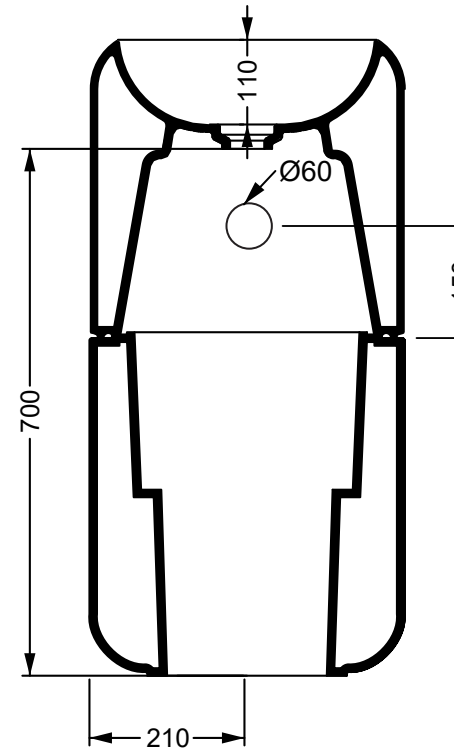

## DESCRIZIONE

Lavabo a colonna Petra cm 42 h85, con predisposizione per scarico a parete. Piletta click clack integrata in ceramica (cod. PILTONHI) e sifone (cod. SIFBI) inclusi

*Petra column washbasin, ø42 h85 cm with integrated click-clack waste with ceramic cover (cod. PILTONHI) and siphon (cod. SIFBI) included.*

COD

CM

KG

bianco lucido  
*white shiny*

**PELAVCOLBW 000**

Ø42xh85

41

colorato  
*coloured*

**PELAVCOLBW XXX**

Ø42xh85

41

Produttore: GSG ceramic design

Designer: Massimiliano Braconi

Codice: PELAVCOLBW

Scala: 1:10

**GSG**  
CERAMIC DESIGN  
**Web site**

This drawing including the respected data may neither be duplicated nor modified nor altered without the consent of GSG Ceramic Design. The use of the data/technical drawings take place at users own risk and under exclusion of any liability of GSG Ceramic Design. The dimensions are not binding; products are subject to changes. Measurement shown may be subjected to small variations or are indicative.