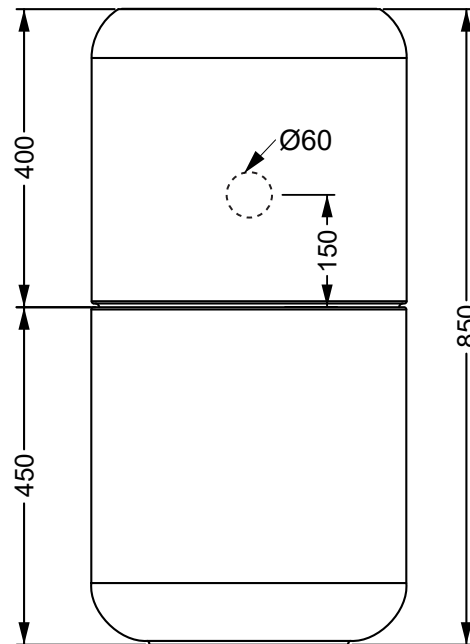

## DESCRIZIONE

Lavabo a colonna Petra cm 42 h85, con predisposizione per scarico a parete. Piletta click clack integrata in ceramica (cod. PILTONHI) e sifone (cod. SIFBI) inclusi

*Petra column washbasin, ø42 h85 cm with integrated click-clack waste with ceramic cover (cod. PILTONHI) and siphon (cod. SIFBI) included.*

COD

CM

KG

bianco lucido  
*white shiny*

**PELAVCOLBW 000**

Ø42xh85

41

colorato  
*coloured*

**PELAVCOLBW XXX**

Ø42xh85

41

Produttore: GSG ceramic design

Designer: Massimiliano Braconi

Codice: PELAVCOLBW

Scala: 1:10

**GSG**  
CERAMIC DESIGN  
**Web site**

This drawing including the respected data may neither be duplicated nor modified nor altered without the consent of GSG Ceramic Design. The use of the data/technical drawings take place at users own risk and under exclusion of any liability of GSG Ceramic Design. The dimensions are not binding; products are subject to changes. Measurement shown may be subjected to small variations or are indicative.